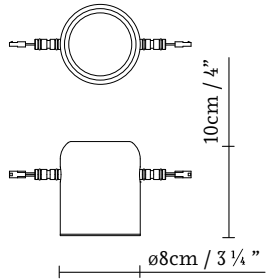

KUPETZ DIFUSOR

KUPETZ 150 GLASS

KUPETZ 100 GLASS

KUPETZ LINEAR UNION 15/40/60/85/105

KUPETZ XS POWER SUPPLY

KUPETZ TS POWER SUPPLY

KUPETZ S POWER SUPPLY

KUPETZ END CAP

*Steel cable L: 200cm / 78 3/4"
*Electric cable L: 250cm / 98 1/2"

KUPETZ X

KUPETZ T

KUPETZ XS

KUPETZ T SV

KUPETZ T SH