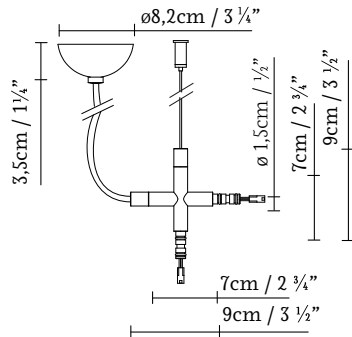

KUPETZ DIFUSOR

KUPETZ 150 GLASS

KUPETZ 100 GLASS

KUPETZ LINEAR UNION 15/40/60/85/105

KUPETZ XS POWER SUPPLY

KUPETZ TS POWER SUPPLY

KUPETZ S POWER SUPPLY

KUPETZ END CAP

*Steel cable L: 200cm / 78 3/4"
*Electric cable L: 250cm / 98 1/2"

KUPETZ X

KUPETZ T

KUPETZ XS

KUPETZ T SV

KUPETZ T SH