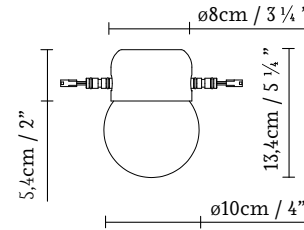

KUPETZ DIFUSOR

KUPETZ 150 GLASS

KUPETZ 100 GLASS

KUPETZ LINEAR UNION 15/40/60/85/105

KUPETZ XS POWER SUPPLY

KUPETZ TS POWER SUPPLY

KUPETZ S POWER SUPPLY

KUPETZ END CAP

*Steel cable L: 200cm / 78 3/4"
*Electric cable L: 250cm / 98 1/2"

KUPETZ X

KUPETZ T

KUPETZ XS

KUPETZ T SV

KUPETZ T SH