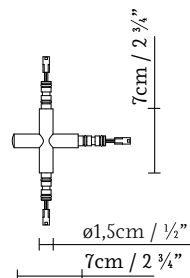

KUPETZ DIFUSOR

KUPETZ 150 GLASS

KUPETZ 100 GLASS

KUPETZ LINEAR UNION 15/40/60/85/105

KUPETZ XS POWER SUPPLY

KUPETZ TS POWER SUPPLY

KUPETZ S POWER SUPPLY

KUPETZ END CAP

*Steel cable L: 200cm / 78 3/4"
*Electric cable L: 250cm / 98 1/2"

KUPETZ X

KUPETZ T

KUPETZ XS

KUPETZ T SV

KUPETZ T SH