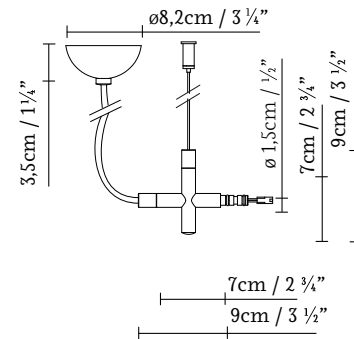

KUPETZ DIFUSOR

KUPETZ 150 GLASS

KUPETZ 100 GLASS

KUPETZ LINEAR UNION 15/40/60/85/105

KUPETZ XS POWER SUPPLY

KUPETZ TS POWER SUPPLY

KUPETZ S POWER SUPPLY

KUPETZ END CAP

*Steel cable L: 200cm / 78 3/4"
*Electric cable L: 250cm / 98 1/2"

KUPETZ X

KUPETZ T

KUPETZ XS

KUPETZ T SV

KUPETZ T SH