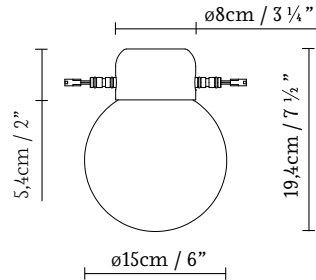

KUPETZ DIFUSOR

KUPETZ 150 GLASS

KUPETZ 100 GLASS

KUPETZ LINEAR UNION 15/40/60/85/105

KUPETZ XS POWER SUPPLY

KUPETZ TS POWER SUPPLY

KUPETZ S POWER SUPPLY

KUPETZ END CAP

*Steel cable L: 200cm / 78 3/4"
*Electric cable L: 250cm / 98 1/2"

KUPETZ X

KUPETZ T

KUPETZ XS

KUPETZ T SV

KUPETZ T SH