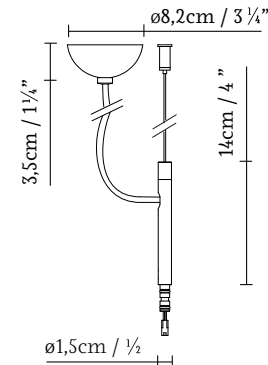

KUPETZ DIFUSOR

KUPETZ 150 GLASS

KUPETZ 100 GLASS

KUPETZ LINEAR UNION 15/40/60/85/105

KUPETZ XS POWER SUPPLY

KUPETZ TS POWER SUPPLY

KUPETZ S POWER SUPPLY

KUPETZ END CAP

*Steel cable L: 200cm / 78 3/4"
*Electric cable L: 250cm / 98 1/2"

KUPETZ X

KUPETZ T

KUPETZ XS

KUPETZ T SV

KUPETZ T SH