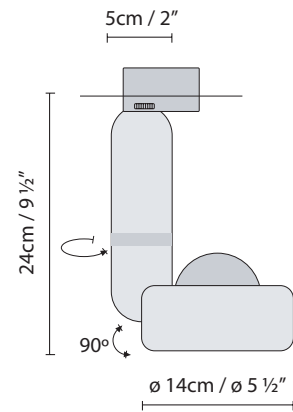

CAPSULE SURFACE QR-CB 51
CAPSULE SURFACE (GZ10)

CAPSULE SURFACE QR-111

CAPSULE SURFACE CDMR-111 70W
CAPSULE SURFACE CDMR-111 35W

CAPSULE TRACK QR-CB 51
CAPSULE TRACK (GZ10)

CAPSULE TRACK QR-111

CAPSULE TRACK CDMR-111 70W
CAPSULE TRACK CDMR-111 35W