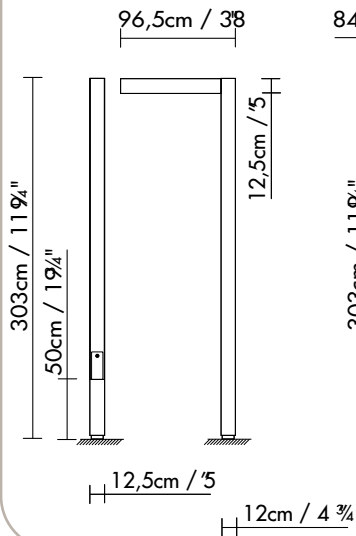

ZENETE 80-1

ZENETE 80-2

ZENETE 80

ZENETE 300 / 400

Three light distribution available for ZENETE LED: wide street, wide + street

WIDE

STREET

ZENETE 300-1