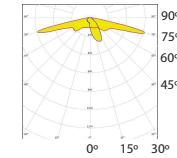

ZENETE 80-1

ZENETE 80-2

ZENETE 80

ZENETE 300 / 400

Three light distribution available for ZENETE LED: wide street, wide + street

WIDE

STREET

ZENETE 300-1