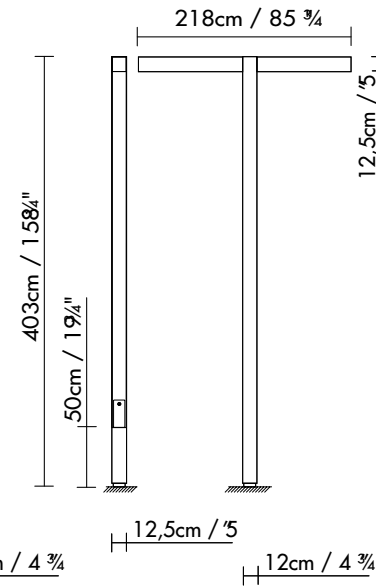

ZENETE 400-2