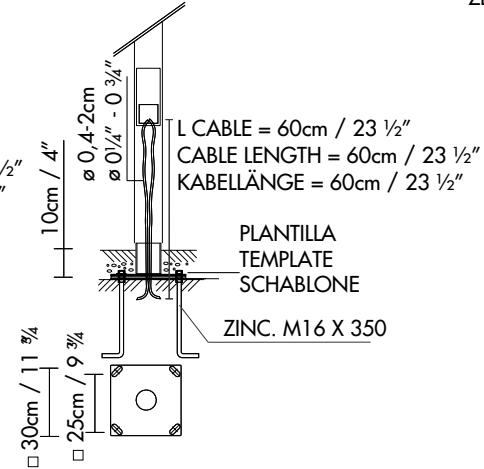

ZENETE 80-1

ZENETE 80-2

ZENETE 80

ZENETE 300 / 400

Three light distribution available for ZENETE LED: wide street, wide + street

WIDE

STREET

ZENETE 300-1