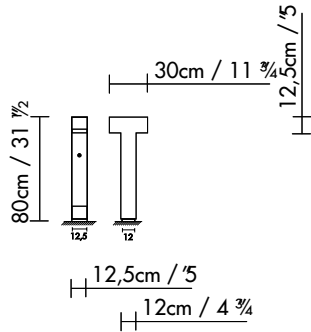

ZENETE 80-1

ZENETE 80-2

ZENETE 80

ZENETE 300 / 400

Three light distribution available for ZENETE LED: wide street, wide + street

WIDE

STREET

ZENETE 300-1