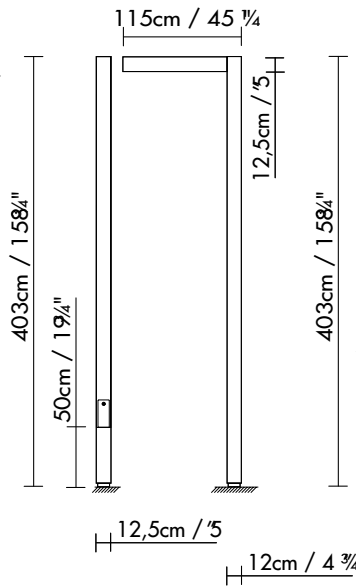

ZENETE 400-2

ZENETE 400-1