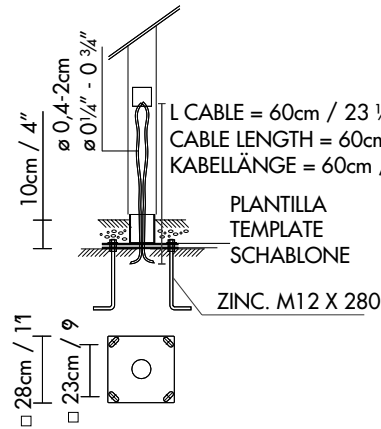

ZENETE 80-1

ZENETE 80-2

ZENETE 80

ZENETE 300 / 400

Three light distribution available for ZENETE LED: wide street, wide + street

WIDE

STREET

ZENETE 300-1