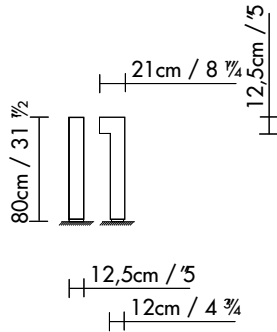

ZENETE 80-1

ZENETE 80-2

ZENETE 80

ZENETE 300 / 400

Three light distribution available for ZENETE LED: wide street, wide + street

WIDE

STREET

ZENETE 300-1