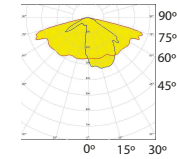

ZENETE 80-1

ZENETE 80-2

ZENETE 80

ZENETE 300 / 400

Three light distribution available for ZENETE LED: wide street, wide + street

WIDE

STREET

ZENETE 300-1