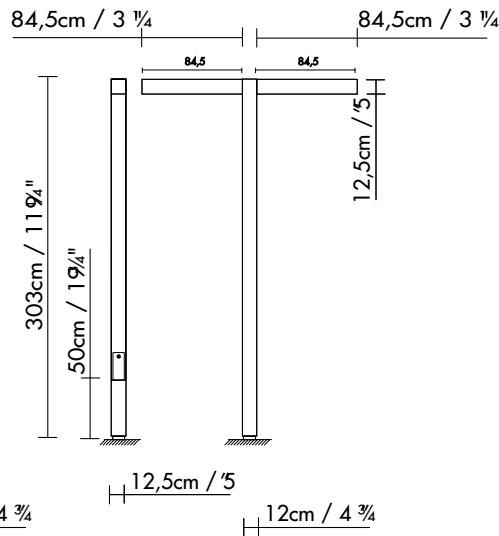

ZENETE 300-2