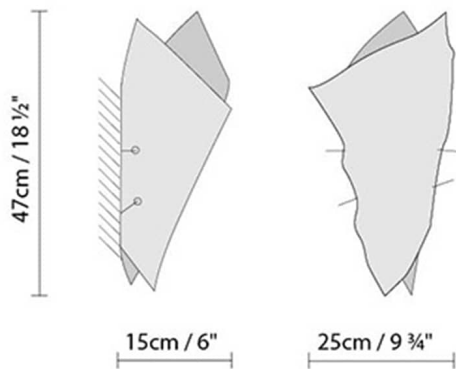

**Description:**

Wall lamp with double shade produced in nomex and stainless metallic textile.

Materials:

Nomex.

Certifications:

IP20

230V

SARE

**Light source:**

LED **A+** LED 2 x 2,5W (G9)

D Halo. max. 60W + halo. max. 33W (G9)

Weight :

Net kg.: 0.5

Gross kg: 1.2

Packaging:

N. packages: 0.015

Volume m3: 1

Dimensions cm: 575x175x150

Designer
Technical drawing
Instrucciones de montaje