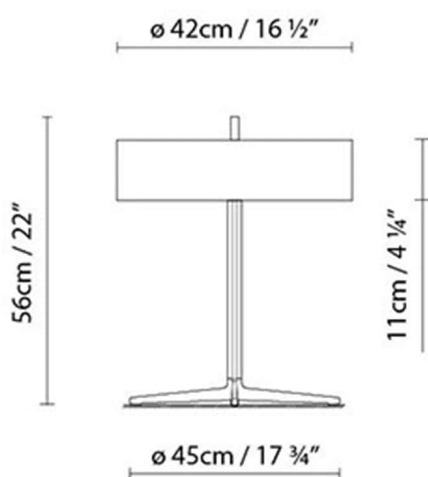

**Description:**

Table lamp with a metallic structure and curved wooden shade. Available in two finishes: matte grey structure with a natural oak or wenge shade.

**Materials:**

Metal and wood.

**Certifications:**

## RONDA T

**Light source:**

A+

Fluo. circ. 40W (2Gx13)

**Weight :**

Net kg.: 3.0  
Gross kg.: 5.0

**Packaging:**

N. packages: 1  
Volume m3: 0.159  
Dimensions cm: 51x61.5x50.5