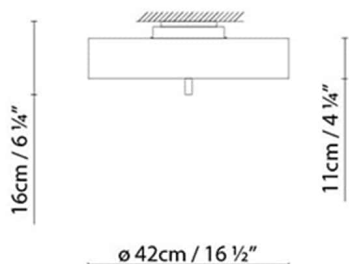

**Description:**

Ceiling lamp with a curved wood body in natural oak or wenge. Matte opal polyamide diffuser.

**Materials:**

Wood.

**Certifications:**

IP20

230V

## RONDA C

**Light source:**

A+

Fluo. circ. 40W (2Gx13)

**Weight :**

Net kg.: 3.3

Gross kg.: 4.8

**Packaging:**

N. packages: 1

Volume m3: 0.065

Dimensions cm: 48x47.5x28.5