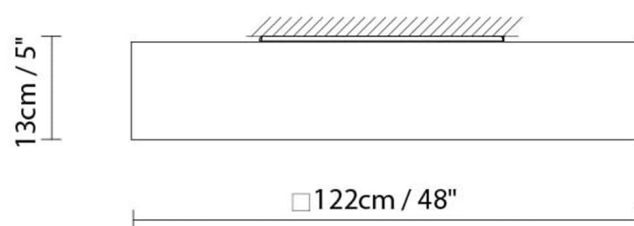

LED 5 x 8W 6700lm 350mA 3000K
CRI>80 230V

Weight :

Net kg.: 5.8

Gross kg: 5.8

Packaging:

N. packages: 1

Volume m3: 0,069

Dimensions cm: 72,5x72x22,5

Volume m3: 0.069

Dimensions cm: 72.5x72x22.5

QUADRAT C120x120 LED

**Light source:**LED 7 x 16W 18760lm 350mA 3000K
CRI>80 230V**Weight :**

Net kg.: 12,0

Gross kg:

Packaging:

N. packages: 1

Volume m3: 0,350

Dimensions cm: 130X130X21

QUADRAT C120x120 FLUO

**Light source:**

Fluo. 6 x 28/54W (G5)

Weight :

Net kg.: 12,0

Gross kg:

Packaging:

N. packages: 1

Volume m3: 0.350

Dimensions cm: 130x130x21

Collection

Designer
Technical drawing
Instrucciones de montaje
Fotometría