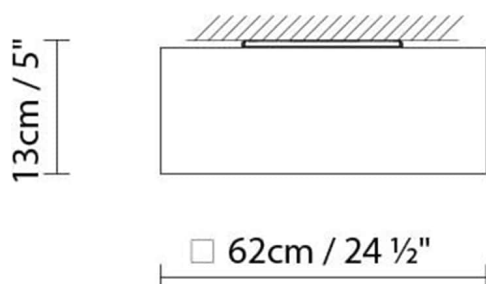

Light source:

LED A+

LED 5 x 8W 6700lm 350mA 3000K
CRI>80 230V

Weight :

Net kg.: 5.8

Gross kg: 5.8

Packaging:

N. packages: 1

Volume m3: 0,069

Dimensions cm: 72,5x72x22,5