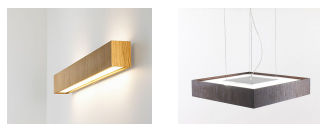

Collection

Designer
Technical drawing
Instrucciones de montaje
Fotometría