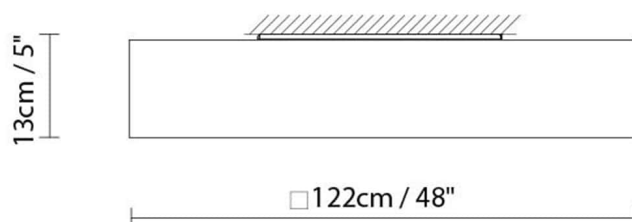

LED 5 x 8W 6700lm 350mA 3000K
CRI>80 230V

Weight :

Net kg.: 5.8

Gross kg: 5.8

Packaging:

N. packages: 1

Volume m3: 0,069

Dimensions cm: 72,5x72x22,5

QUADRAT C60x60 FLUO

**Light source:**

Fluo. 4 x 24W (G5)

Weight :

Net kg.: 5.8 .

Gross kg: 5.8

Packaging:

N. packages: 1

Volume m3: 0.069

Dimensions cm: 72.5x72x22.5

QUADRAT C120x120 LED

**Light source:**LED 7 x 16W 18760lm 350mA 3000K
CRI>80 230V**Weight :**

Net kg.: 12,0

Gross kg:

Packaging:

N. packages: 1

Volume m3: 0,350

Dimensions cm: 130X130X21

QUADRAT C120x120 FLUO

**Light source:**

Fluo. 6 x 28/54W (G5)

Weight :

Net kg.: 12,0

Gross kg: