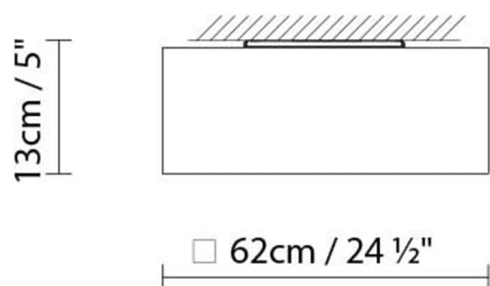

QUADRAT C60x60 FLUO

Light source:

Fluo. 4 x 24W (G5)

Weight :

Net kg.: 5.8 .

Gross kg: 5.8

Packaging:

N. packages: 1

Volume m3: 0.069

Dimensions cm: 72.5x72x22.5