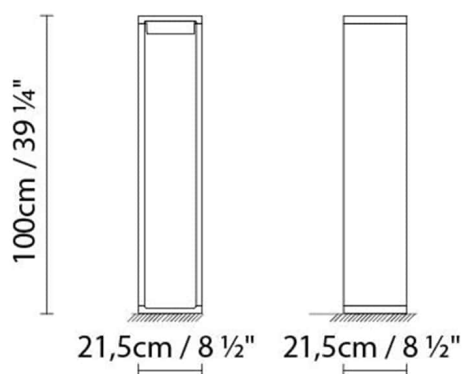

**Light source:****Weight :**

Net kg.: 5.1

Gross kg:

Packaging:

N. packages:

Volume m3: 0.034

Dimensions cm: 25.5x55.5x24

FRAME M LED

**Light source:****Weight :**

Net kg.: 7.4

Gross kg: 7.5

Packaging:

N. packages:

Volume m3: 0.051

Dimensions cm: 24.5x85.5x24.5

FRAME M FLUO

**Light source:****Weight :**

Net kg.: 7.4
Gross kg: 7.5

Packaging:

N. packages:
Volume m3: 0.051
Dimensions cm: 24.5x85.5x24.5

FRAME L LED

**Light source:****Weight :**

Net kg.: 9.5
Gross kg:

Packaging:

Dimensions cm: 28.5x111.5x27.5

Designer
Technical drawing
Instrucciones de montaje