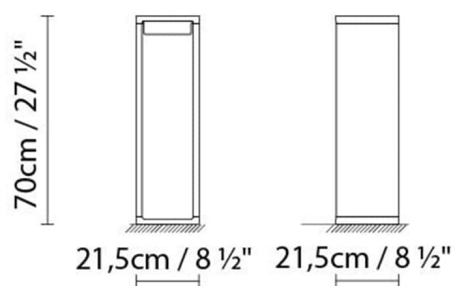

Weight :

Net kg.: 5.1

Gross kg:

Packaging:

N. packages:

Volume m3: 0.034

Dimensions cm: 25.5x55.5x24

FRAME S FLUO

**Light source:****Weight :**

Net kg.: 5.1

Gross kg:

Packaging:

N. packages:

Volume m3: 0.034

Dimensions cm: 25.5x55.5x24

FRAME M LED

**Light source:****Weight :**

Net kg.: 7.4

Gross kg: 7.5

Packaging:

N. packages:

Volume m3: 0.051

Dimensions cm: 24.5x85.5x24.5

FRAME M FLUO

Dimensions cm: 28.5x111.5x27.5

Designer
Technical drawing
Instrucciones de montaje