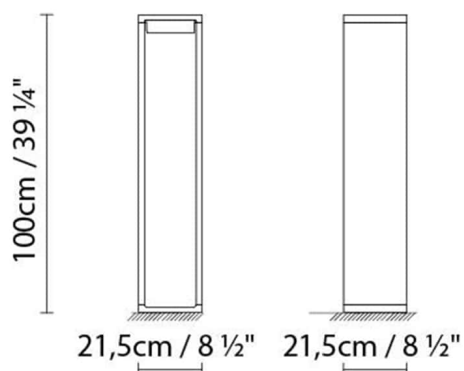

**Light source:****Weight :**

Net kg.: 7.4

Gross kg: 7.5

Packaging:

N. packages:

Volume m3: 0.051

Dimensions cm: 24.5x85.5x24.5

FRAME M FLUO

**Light source:****Weight :**

Net kg.: 7.4
Gross kg: 7.5

Packaging:

N. packages:
Volume m3: 0.051
Dimensions cm: 24.5x85.5x24.5

FRAME L LED

**Light source:****Weight :**

Net kg.: 9.5
Gross kg:

Packaging:

N. packages:
Volume m3: 0.088
Dimensions cm: 28.5x111.5x27.5

FRAME L FLUO

**Light source:****Weight :**

Net kg.: 9.5

Gross kg:

Packaging:

N. packages:

Volume m3: 0.088

Dimensions cm: 28.5x111.5x27.5

Designer
Technical drawing
Instrucciones de montaje