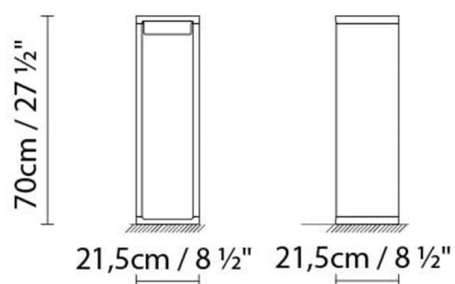

**Light source:****Weight :**

Net kg.: 5.1

Gross kg:

Packaging:

N. packages:

Volume m3: 0.034

Dimensions cm: 25.5x55.5x24

FRAME M LED

**Light source:****Weight :**

Net kg.: 7.4

Gross kg: 7.5

Packaging:

N. packages:

Volume m3: 0.051

Dimensions cm: 24.5x85.5x24.5

FRAME M FLUO

**Light source:****Weight :**

Net kg.: 7.4
Gross kg: 7.5

Packaging:

N. packages:
Volume m3: 0.051
Dimensions cm: 24.5x85.5x24.5

FRAME L LED

**Light source:****Weight :**

Net kg.: 9.5
Gross kg:

Packaging:

Dimensions cm: 28.5x111.5x27.5

Designer
Technical drawing
Instrucciones de montaje