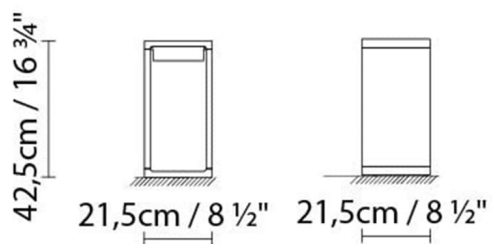

Weight :

Net kg.: 5.1

Gross kg:

Packaging:

N. packages:

Volume m3: 0.034

Dimensions cm: 25.5x55.5x24

FRAME S FLUO

**Light source:****Weight :**

Net kg.: 5.1

Gross kg:

Packaging:

N. packages:

Volume m3: 0.034

Dimensions cm: 25.5x55.5x24

FRAME M LED

**Light source:****Weight :**

Net kg.: 7.4

Gross kg: 7.5

Packaging:

N. packages:

Volume m3: 0.051

Dimensions cm: 24.5x85.5x24.5

FRAME M FLUO

Dimensions cm: 28.5x111.5x27.5

Designer
Technical drawing
Instrucciones de montaje