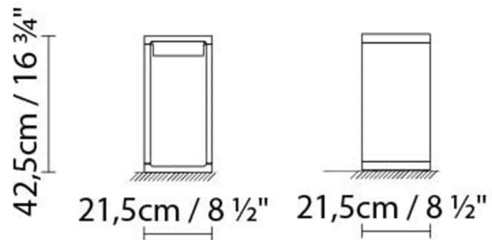

Light source:

LED **A** LED 17,5W 1550lm 3000K CRI>80 230V

Weight :

Net kg.: 5.1

Gross kg:

Packaging:

N. packages:

Volume m3: 0.034

Dimensions cm: 25.5x55.5x24