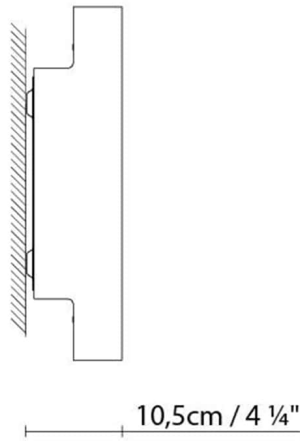

**Description:**

Outdoor wall lamp manufactured from steel finished in satin white, with glass diffuser incorporating dual lamp source. Wall emits light in two directions: Both symmetrical and asymmetrical. Available in two versions: fluorescent and LED.

Materials:

Metal.

Certifications:

IP54

230V

WALL FLUO

**Light source:**

Fluo. 2 x 16W (GR10q)

Weight :

Net kg.: 8.0

Gross kg: 10.0

Packaging:

N. packages: 1

Volume m3: 0.057

Dimensions cm: 46x35x35

WALL LED

**Light source:**

LED **A** LED 2 x 8,7W 650lm 230V 2700K
CRI>80

Weight :

Net kg.: 8.0
Gross kg: 10.0

Packaging:

N. packages: 1
Volume m3: 0.057
Dimensions cm: 46x35x35

Designer
Technical drawing