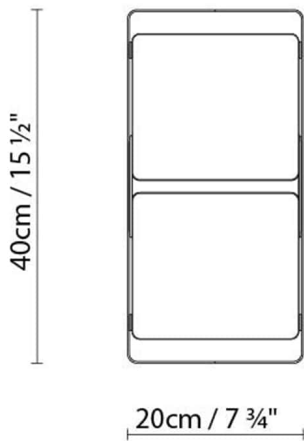

Materials:

Metal.

Certifications:

IP54

230V

WALL FLUO

**Light source:**

Fluo. 2 x 16W (GR10q)

Weight :

Net kg.: 8.0

Gross kg: 10.0

Packaging:

N. packages: 1

Volume m3: 0.057

Dimensions cm: 46x35x35

WALL LED

**Light source:**

LED **A** LED 2 x 8,7W 650lm 230V 2700K
CRI>80

Weight :

Net kg.: 8.0
Gross kg: 10.0

Packaging:

N. packages: 1
Volume m3: 0.057
Dimensions cm: 46x35x35

Designer
Technical drawing