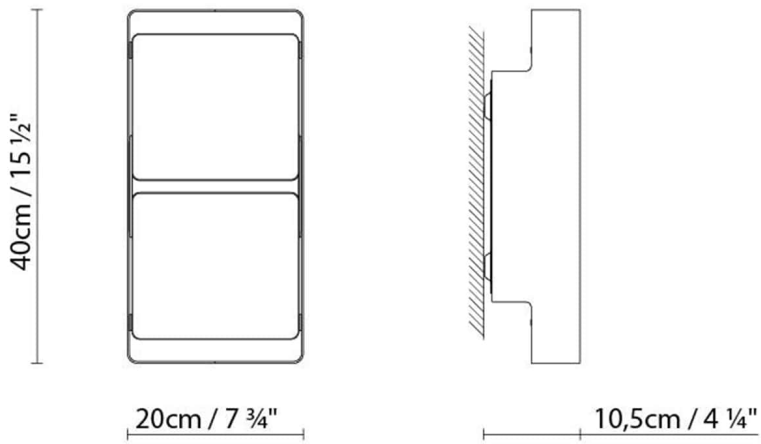

Weight :

Net kg.: 8.0

Gross kg: 10.0

Packaging:

N. packages: 1

Volume m3: 0.057

Dimensions cm: 46x35x35

WALL LED

**Light source:**

LED **A** LED 2 x 8,7W 650lm 230V 2700K
CRI>80

Weight :

Net kg.: 8.0
Gross kg: 10.0

Packaging:

N. packages: 1
Volume m3: 0.057
Dimensions cm: 46x35x35

Designer
Technical drawing