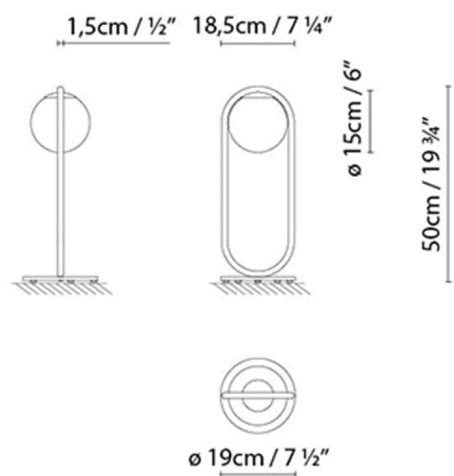

**Description:**

Decorative table lamp consisting of an opal glass sphere and metal components finished in matte brass or matte black.

**Materials:**

Glass and metal.

**Certifications:**

IP20

230V

**Finishes:**

## C BALL T

**Light source:**

LED **A+** LED 6W (E14) DIM

**A** Fluo. max. 12W (E14) DIM

**C** Halo. max. 46W (E14)

**Weight :**

Net kg.: 3.3

Gross kg: 4

**Packaging:**

N. packages: 1

Volume m3: 0.030

Dimensions cm: 70x23x23