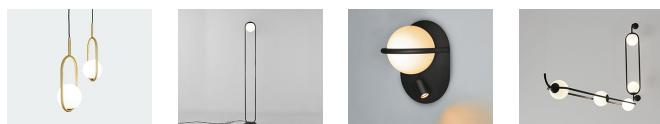

Collection

Designer
3D
Instrucciones de montaje
Technical drawing
Fotometría