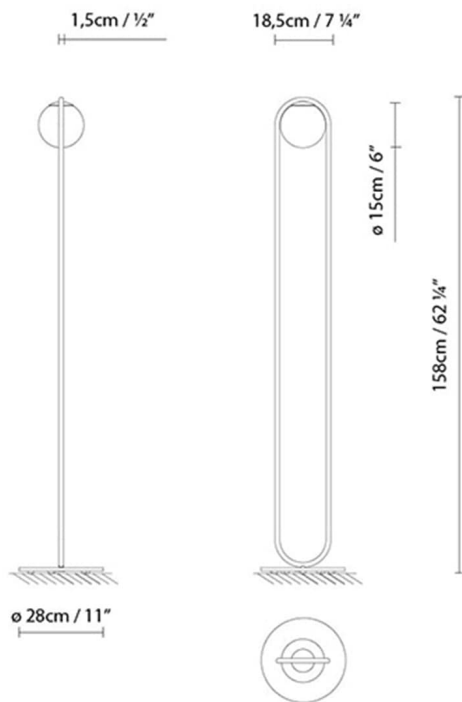

Description:

Decorative floor lamp consisting of an opal glass sphere and metal components finished in matte brass or matte black.

Materials:

Glass and metal.

Certifications:

IP20

230V

Finishes:

 Black (matte)

 Brass

C BALL F

Light source:

LED  LED 6W (E14)

 **A** Fluo. max. 12W (E14)

 **C** Halo. max. 46W (E14)

Weight :

Net kg.: 6.5

Gross kg: 9.5

Packaging:

N. packages: 1

Volume m3: 0.180

Dimensions cm: 169x33x33

Collection

Designer
3D
Instrucciones de montaje
Technical drawing
Fotometría