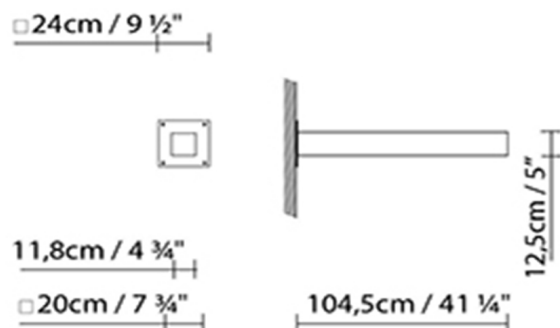

ZENETE WL LED1

Light source:

LED ▶ A+ LED 33,5W 4105lm 700mA 3000K
CRI>80 230V

Weight :

Net kg.:

Gross kg:

Packaging:

N. packages:

Volume m3:

Dimensions cm: