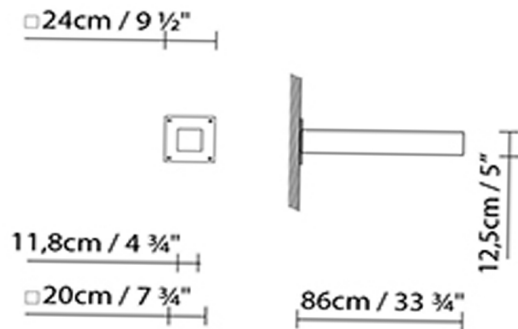

Light source:

LED ▶ A+

LED 33,5W 4105lm 700mA 3000K CRI>80
230V

Weight :

Net kg.:

Gross kg:

Packaging:

N. packages:

Volume m3:

Dimensions cm: