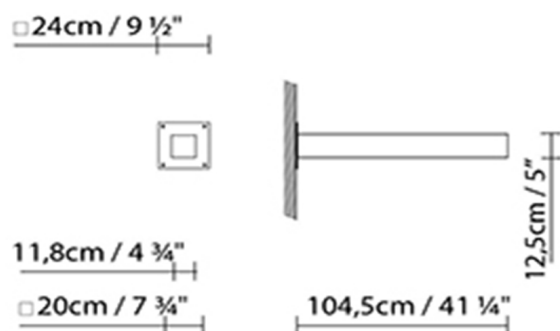

LED 33,5W 4105lm 700mA 3000K CRI>80
230V

Weight :

Net kg.:

Gross kg:

Packaging:

N. packages:

Volume m3:

Dimensions cm:

ZENETE WL LED1

**Light source:**

LED ▶ A+ LED 33,5W 4105lm 700mA 3000K
CRI>80 230V

Weight :

Net kg.:

Gross kg:

Packaging:

N. packages:

Volume m3:

Dimensions cm:

ZENETE WL LED2

**Light source:**

LED ▶ A+ LED 2 x 33,5W 8210lm 700mA 3000K
CRI>80 230V

Weight :

Net kg.:

Gross kg:

Packaging:

N. packages:

Volume m3:

Dimensions cm:

Collection

Designer
Fotometría
Technical drawing
Instrucciones de montaje