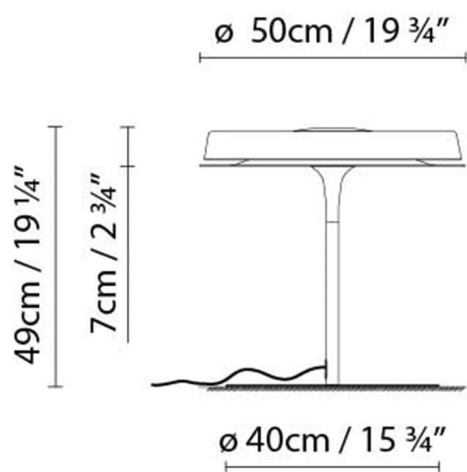

**Description:**

Table lamp with a metallic body, aluminium shade and opal white PMMA diffuser. Available in two finishes: satin white with a green textile cable, or shiny black with a green textile cable. Optional black or white cable.

Materials:

Aluminium and PMMA

Certifications:

IP20

230V

OLSEN T

**Light source:**

Fluo. circ. 60W (2Gx13)

Weight :

Net kg.: 7.5

Gross kg: 11.8

Packaging:

N. packages: 1

Volume m3: 0.216

Dimensions cm:

Collection