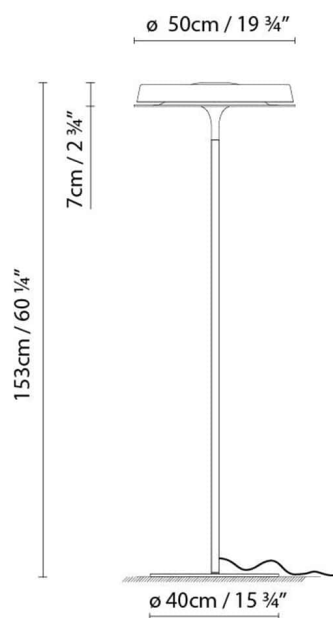

**Description:**

Floor lamp with a metal body, aluminium shade and opal white PMMA diffuser. Available in two finishes: satin white with a green textile cable, or shiny black with a green textile cable. Optional black or white cable.

Materials:

Aluminium and PMMA.

Certifications:

IP20

230V

OLSEN F

**Light source:**

Fluo. circ. 60W (2Gx13)

Weight :

Net kg.: 12.0

Gross kg: 20.0

Packaging:

N. packages: 1

Volume m3: 0.484

Dimensions cm: 55x55x160

Collection