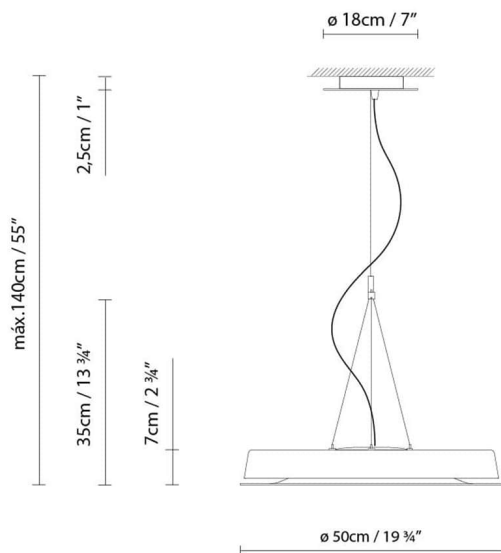

**Description:**

Suspension lamp made of aluminium, with an opal white PMMA diffuser. Available in two finishes: satin white with a green textile cable, or shiny black with a green textile cable. Optional black or white cable.

Materials:

Aluminium and PMMA.

Certifications:

IP20

230V

OLSEN S

**Light source:**

Fluo. circ. 60W (2Gx13)

Weight :

Net kg.: 3.5

Gross kg: 5.2

Packaging:

N. packages: 1

Volume m3: 0.073

Dimensions cm: 23x56x57

Collection