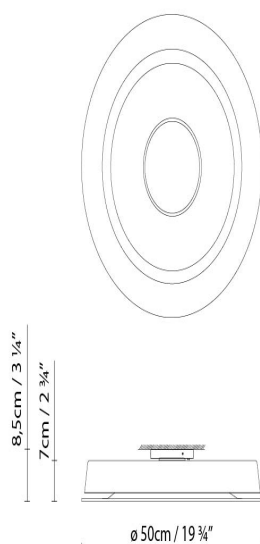

**Description:**

Aluminium ceiling lamp and opal white PMMA diffuser. Available in a satin white, or shiny black finish.

Materials:

Aluminium and PMMA.

Certifications:

IP20
230V

OLSEN C

**Light source:**

A

Fluo. circ. 60W (2Gx13)

Weight :

Net kg.: 3.0

Gross kg: 4.7

Packaging:

N. packages: 1

Volume m3: 0.060

Dimensions cm:

Collection

Designer
Technical drawing
Instrucciones de montaje
3D