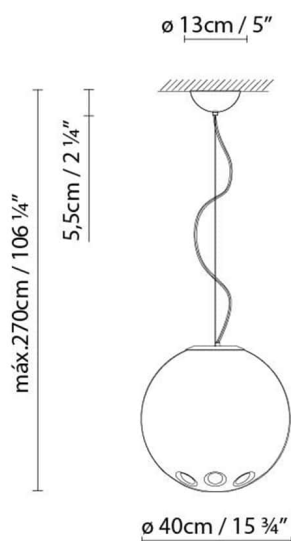

**Description:**

Spherical suspension lamp with LED bulbs, made from polycarbonate with a mirror-effect finish. Silver or red textile cable. Available in two sizes. Dimmer.

Materials:

Polycarbonate.

Certifications:

IP20

230V

ROUND CHROME S40

**Light source:**

LED A LED 9 x 2,7W 2160lm 900mA 3000K
CRI80

Weight :

Net kg.: 2.9

Gross kg: 6.2

Packaging:

N. packages: 1

Volume m3: 0.130

Dimensions cm: 52x52x48

ROUND CHROME S50

**Light source:**

LED **A** LED 15 x 2,7W 3600lm 900mA 3000K
CRI80

Weight :

Net kg.: 3.7
Gross kg: 8.3

Packaging:

N. packages: 1
Volume m3: 0.126
Dimensions cm: 60x60x60

Collection

Designer
Fotometría
Technical drawing