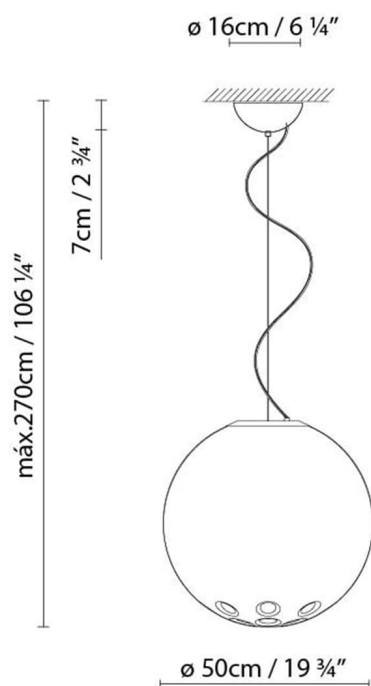

**Description:**

Spherical suspension lamp with LED bulbs, made from polycarbonate with a mirror-effect finish. Silver or red textile cable. Available in two sizes. Dimmer.

Materials:

Polycarbonate.

Certifications:

IP20

230V

ROUND CHROME S40

**Light source:**

LED A LED 9 x 2,7W 2160lm 900mA 3000K
CRI80

Weight :

Net kg.: 2.9

Gross kg: 6.2

Packaging:

N. packages: 1

Volume m3: 0.130

Dimensions cm: 52x52x48

ROUND CHROME S50

**Light source:**

LED **A** LED 15 x 2,7W 3600lm 900mA 3000K
CRI80

Weight :

Net kg.: 3.7
Gross kg: 8.3

Packaging:

N. packages: 1
Volume m3: 0.126
Dimensions cm: 60x60x60

Collection

Designer
Fotometría
Technical drawing