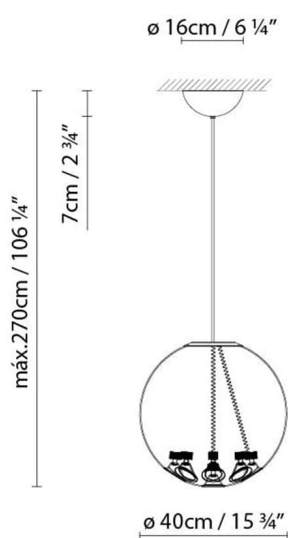

**Description:**

Spherical suspension lamp with LED bulbs, made from transparent polycarbonate, revealing the interior components. Transparent cable. Available in two sizes. Dimmer.

Materials:

Polycarbonate.

Certifications:

IP20

230V

ROUND TRANSPARENT S40

**Light source:**

LED ▶ LED 9 x 2,7W 2160lm 900mA 3000K

Weight :

Net kg.: 3.3

Gross kg: 6.1

Packaging:

N. packages: 1

Volume m3: 0.130

Dimensions cm: 52x52x48

ROUND TRANSPARENT S50

**Light source:****LED** **A** LED 15 x 2,7W 3600lm 900mA 3000K**Weight :**

Net kg.: 3.7

Gross kg: 7.6

Packaging:

N. packages: 1

Volume m3: 0.220

Dimensions cm: 60x60x60

Collection

Designer
Fotometria
Technical drawing