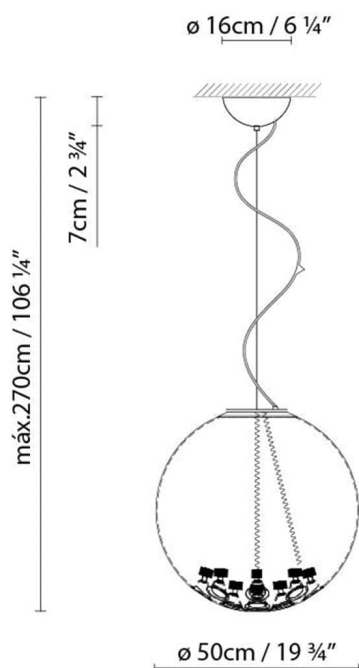

Certifications:

IP20

230V

ROUND TRANSPARENT S40

**Light source:**

LED ▶ LED 9 x 2,7W 2160lm 900mA 3000K

Weight :

Net kg.: 3.3

Gross kg: 6.1

Packaging:

N. packages: 1

Volume m3: 0.130

Dimensions cm: 52x52x48

ROUND TRANSPARENT S50

**Light source:****LED** **A** LED 15 x 2,7W 3600lm 900mA 3000K**Weight :**

Net kg.: 3.7

Gross kg: 7.6

Packaging:

N. packages: 1

Volume m3: 0.220

Dimensions cm: 60x60x60

Collection

Designer
Fotometria
Technical drawing