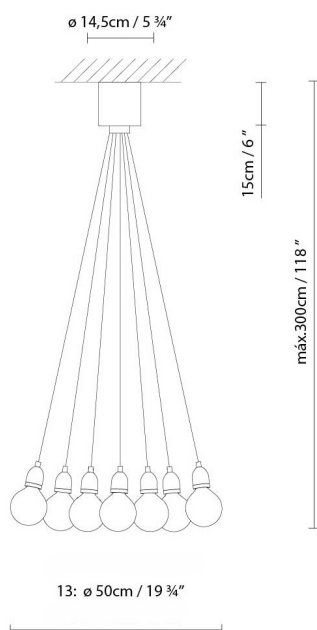

**Light source:**

LED A+ LED filament G125 7 x 2W (E27)

Weight :

Net kg.:

Gross kg.:

Packaging:

N. packages: 1

Volume m3: 0.067

Dimensions cm: 55x55x22

ILDE WOOD MAX S13

**Light source:**

LED **A+** LED filament G125 13 x 2W (E27)

Weight :

Net kg.:

Gross kg:

Packaging:

N. packages: 1

Volume m3: 0.080

Dimensions cm: 88x31.5x31.5

ILDE WOOD MAX S19

**Light source:**

LED **A+** LED filament G125 19 x 2W (E27)

Weight :

Net kg.:

Gross kg:

Packaging:

N. packages: 1

Volume m3: 0.120

Dimensions cm: 84x84x17

Collection

Designer
Technical drawing
Instrucciones de montaje