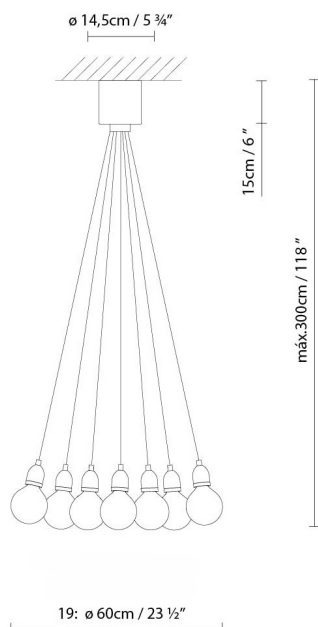

**Light source:**

LED A+ LED filament G125 7 x 2W (E27)

Weight :

Net kg.:

Gross kg.:

Packaging:

N. packages: 1

Volume m3: 0.067

Dimensions cm: 55x55x22

ILDE WOOD MAX S13

**Light source:**

LED **A+** LED filament G125 13 x 2W (E27)

Weight :

Net kg.:

Gross kg:

Packaging:

N. packages: 1

Volume m3: 0.080

Dimensions cm: 88x31.5x31.5

ILDE WOOD MAX S19

**Light source:**

LED **A+** LED filament G125 19 x 2W (E27)

Weight :

Net kg.:

Gross kg:

Packaging:

N. packages: 1

Volume m3: 0.120

Dimensions cm: 84x84x17

Collection

Designer
Technical drawing
Instrucciones de montaje