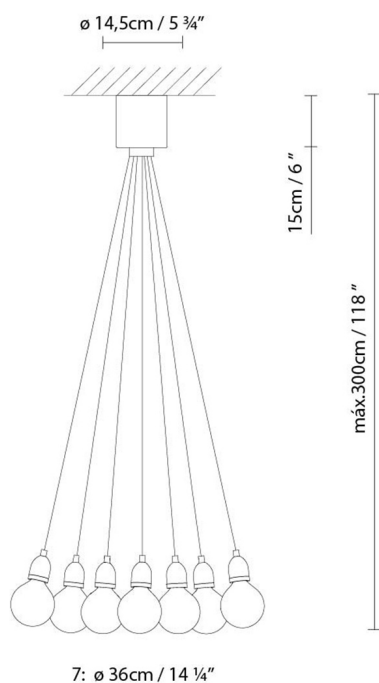

ILDE WOOD MAX S7

Light source:

LED A+ LED filament G125 7 x 2W (E27)

Weight :

Net kg.:

Gross kg.:

Packaging:

N. packages: 1

Volume m3: 0.067

Dimensions cm: 55x55x22