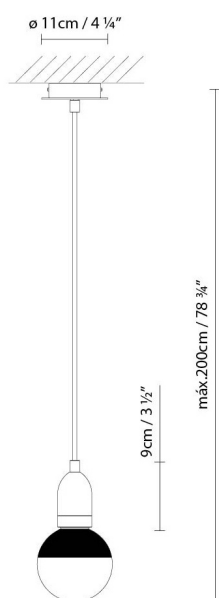

**Description:**

Metal suspension lamp available in two finishes: chrome with a red cable, or bronze with a black cable.

Materials:

Metal.

Certifications:

IP20

230V

ILDE S1

**Light source:**

LED G125 reflector 6W (E27) DIM

Weight :

Net kg.: 0.7

Gross kg: 1.0

Packaging:

N. packages: 1

Volume m3: 0.007

Dimensions cm: 17x17x25.5

Collection

Designer

3D

Instrucciones de montaje

Technical drawing