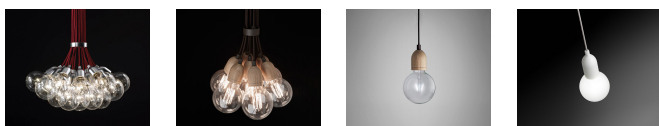

Collection

Designer

3D

Instrucciones de montaje

Technical drawing