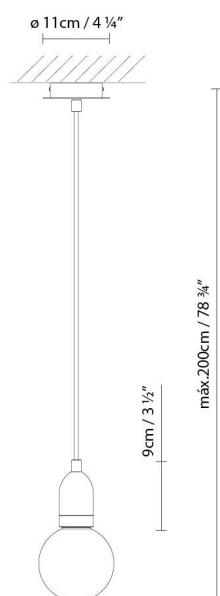

**Description:**

Multiple, direct-light suspension lamp made of oak. Brown textile cable.

Materials:

Wood.

Certifications:

IP20

230V

ILDE WOOD S

**Light source:**

LED A+ LED filament G125 2W (E27)

Weight :

Net kg.:

Gross kg:

Packaging:

N. packages: 1

Volume m3: 0.007

Dimensions cm: 17x17x25.5

Collection

Designer
 Technical drawing
 Instrucciones de montaje