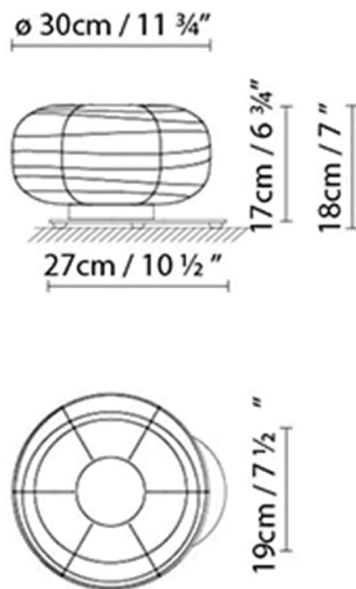

**Description:**

Japanese-inspired table lamp, available in three sizes (T15, T25 and T35), all of them created around a disc housing the light source (E27). This disc is available in a natural wood or painted matte black finish, which supports the textured blown-glass diffuser that comes in an opal matte white finish. Metallic base painted matte black. The version with a natural wood finish has an off-white textile cable, while the black painted version has a black textile cable. Dimmer.

## MISKO T15

**Light source:**

LED A+ LED 10W (E27) DIM

**Weight :**

Net kg.: 4.4

Gross kg: 5.8

**Packaging:**

N. packages: 1

Volume m3: 0.05

Dimensions cm: 46x46x26

MISKO T25

Light source:

LED **A+** LED 10W (E27) DIM

Weight :

Net kg.: 4.3  
Gross kg: 6.1

Packaging:

N. packages: 1  
Volume m3: 0.03  
Dimensions cm: 31x31x32.5

MISKO T35

Light source:

LED **A+** LED 10W (E27) DIM

Weight :

Net kg.: 5  
Gross kg:

Packaging:

N. packages: 1  
Volume m3: 0.056  
Dimensions cm: 35x35x46