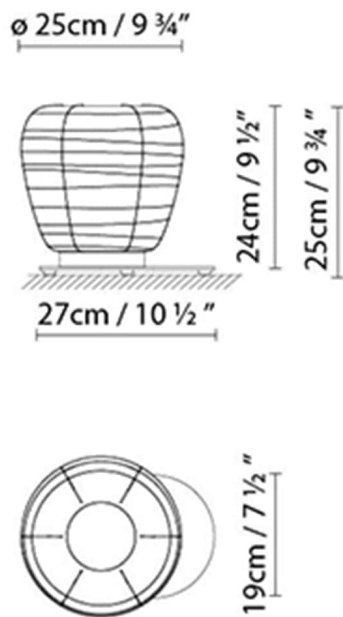

**Description:**

Japanese-inspired table lamp, available in three sizes (T15, T25 and T35), all of them created around a disc housing the light source (E27). This disc is available in a natural wood or painted matte black finish, which supports the textured blown-glass diffuser that comes in an opal matte white finish. Metallic base painted matte black. The version with a natural wood finish has an off-white textile cable, while the black painted version has a black textile cable. Dimmer.

## MISKO T15

**Light source:**

LED A+ LED 10W (E27) DIM

**Weight :**

Net kg.: 4.4

Gross kg: 5.8

**Packaging:**

N. packages: 1

Volume m3: 0.05

Dimensions cm: 46x46x26

MISKO T25

Light source:

LED **A+** LED 10W (E27) DIM

Weight :

Net kg.: 4.3  
Gross kg: 6.1

Packaging:

N. packages: 1  
Volume m3: 0.03  
Dimensions cm: 31x31x32.5

MISKO T35

Light source:

LED **A+** LED 10W (E27) DIM

Weight :

Net kg.: 5  
Gross kg:

Packaging:

N. packages: 1  
Volume m3: 0.056  
Dimensions cm: 35x35x46