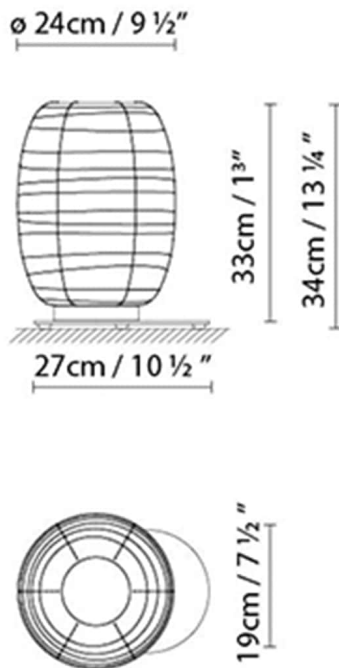

**Description:**

Japanese-inspired table lamp, available in three sizes (T15, T25 and T35), all of them created around a disc housing the light source (E27). This disc is available in a natural wood or painted matte black finish, which supports the textured blown-glass diffuser that comes in an opal matte white finish. Metallic base painted matte black. The version with a natural wood finish has an off-white textile cable, while the black painted version has a black textile cable. Dimmer.

## MISKO T15

**Light source:**

LED A+ LED 10W (E27) DIM

**Weight :**

Net kg.: 4.4

Gross kg: 5.8

**Packaging:**

N. packages: 1

Volume m3: 0.05

Dimensions cm: 46x46x26

MISKO T25

Light source:

LED **A+** LED 10W (E27) DIM

Weight :

Net kg.: 4.3  
Gross kg: 6.1

Packaging:

N. packages: 1  
Volume m3: 0.03  
Dimensions cm: 31x31x32.5

MISKO T35

Light source:

LED **A+** LED 10W (E27) DIM

Weight :

Net kg.: 5  
Gross kg:

Packaging:

N. packages: 1  
Volume m3: 0.056  
Dimensions cm: 35x35x46