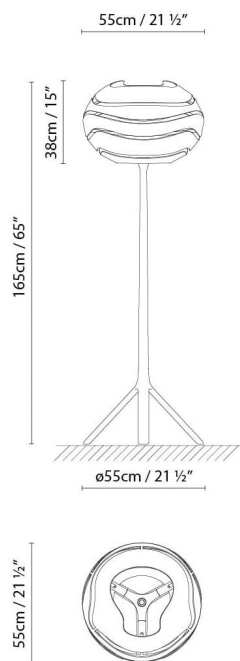

Materials:

Aluminium.

Certifications:

IP20

230V

TREE SERIES F

**Light source:**

LED ▶ A+ LED 6W (E27) DIM

 ▶ D Halo. ECO max. 100W (E27)

Weight :

Net kg.: 6.95

Gross kg: 8.1

Packaging:

N. packages: 1

Volume m3: 0.648

Dimensions cm: 60 x 60 x 180

Collection

Designer
Technical drawing