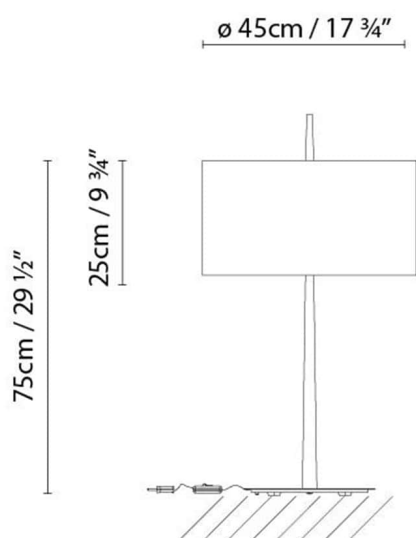

Materials:

Metal, textile.

Certifications:

IP20

230V

LOLA T

**Light source:**

LED **A+** LED 2 x 10W (E27)

A Fluo. 2 x max. 11W (E27)

D Halo. 2 x max. 46W (E27)

Weight :

Net kg.: 5.7

Gross kg: 8.3

Packaging:

N. packages: 2

Volume m3: 0.176

Dimensions cm: 34x37x89 /

28x47x48

Collection

Designer
Technical drawing
Instrucciones de montaje