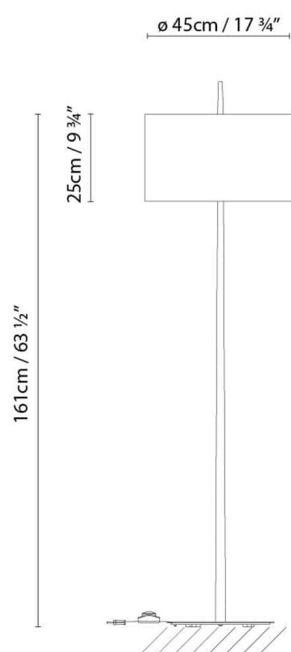

**Description:**

Floor lamp with a metal body and fabric shade. It comes in two finishes: black matte textured body with an opaque black shade and gold textile cable, or white matte textured body with an opaque white shade and a gold textile cable. In both versions, the inside of the shade is gold. Optional black or white cable.

## LOLA F

**Light source:**

LED **A+** LED 2 x 10W (E27)

Fluo. **A** 2 x max. 11W (E27)

Halo. **D** 2 x max. 46W (E27)

**Weight :**

Net kg.: 8.3

Gross kg: 9.0

**Packaging:**

N. packages: 2

Volume m3: 0.246

Dimensions cm: 34x34x158 +

28x47x48

## Collection

Designer  
Technical drawing  
Instrucciones de montaje