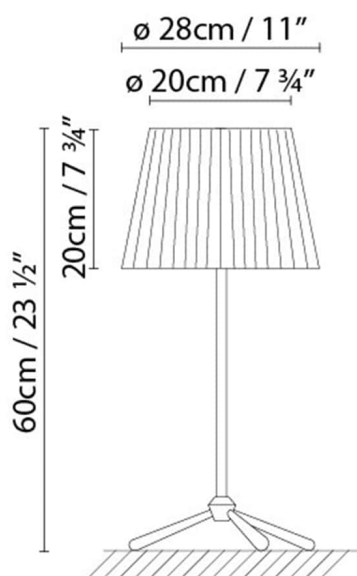

Materials:

Inox steel and textile.

Certifications:

IP20

230V

ROYAL T36

**Light source:**

LED ▶ LED 6W (E14) DIM

▶ Halo. classic max. 46W (E14)

Weight :

Net kg.: 0.5

Gross kg: 1.1

Packaging:

N. packages: 1

Volume m3: 0.070

Dimensions cm: 59x54,5x22

ROYAL T60

**Light source:****LED**  LED 10W (E27) DIM **A**  Fluo. max. 23W (E27) DIM **D**  Halo. classic max. 77W (E27)**Weight :**

Net kg.:

Gross kg.:

Packaging:

N. packages:

Volume m3:

Dimensions cm: