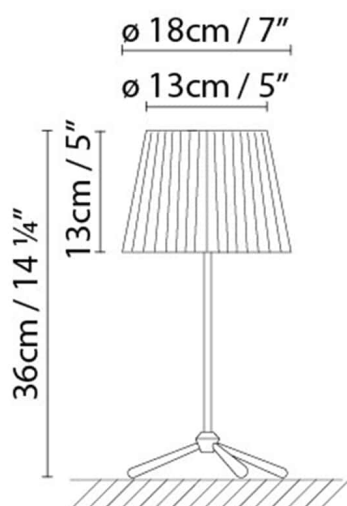

**Description:**

Table lamp with stainless steel stand and tripod, in a satin finish, with pleated fabric shade. Available in two versions: black shade with a black textile cable, or beige shade with a brown textile cable. Dimmer.

Materials:

Inox steel and textile.

Certifications:

IP20

230V

ROYAL T36

**Light source:**

LED ▶ LED 6W (E14) DIM

▶ Halo. classic max. 46W (E14)

Weight :

Net kg.: 0.5

Gross kg: 1.1

Packaging:

N. packages: 1

Volume m3: 0.070

Dimensions cm: 59x54,5x22

ROYAL T60

**Light source:****LED**  LED 10W (E27) DIM **A**  Fluo. max. 23W (E27) DIM **D**  Halo. classic max. 77W (E27)**Weight :**

Net kg.:

Gross kg.:

Packaging:

N. packages:

Volume m3:

Dimensions cm: