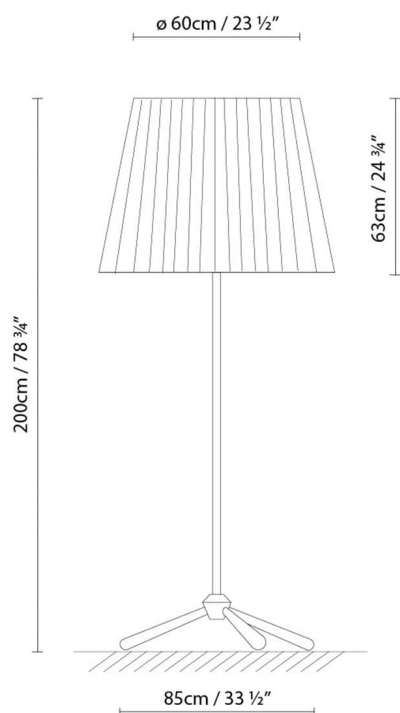

**Description:**

Floor lamp with stainless steel stand and tripod, in a satin finish, with pleated fabric shade. Available in two versions: black shade with a black fabric cable, or beige shade with a brown fabric cable. Available in two sizes. Dimmer.

 A Fluo. max. 23W (E27) DIM

 D Halo. classic. max. 116W (E27)

Weight :

Net kg.: 7.0

Gross kg: 8.0

Packaging:

N. packages: 2

Volume m3: 0.151

Dimensions cm: 52x52x48 /

147x12.4x12

ROYAL F OVERSIZE

**Light source:**

LED **A+** LED 4 x 10W (E27) DIM

A Fluo. 4 x max. 23W (E27) DIM

D Halo. classic. 4 x max. 77W (E27)

Weight :

Net kg.: 15.6

Gross kg: 23.2

Packaging:

N. packages: 2

Volume m3: 0.660

Dimensions cm: 87x87x75 /

200x22.5x20

Collection