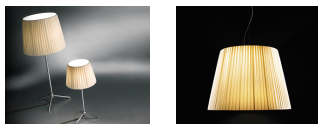

Collection

Designer
Technical drawing
Instrucciones de montaje
3D