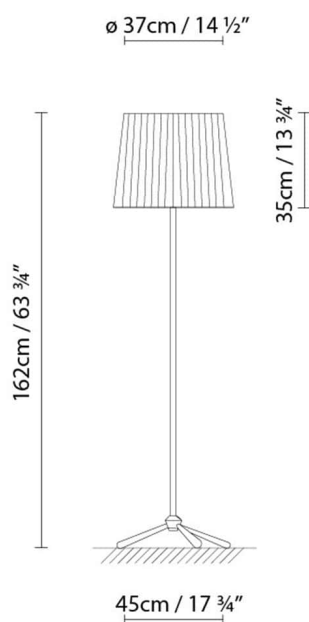

Light source:

LED A+ LED 15W (E27) DIM

A Fluo. max. 23W (E27) DIM

D Halo. classic. max. 116W (E27)

Weight :

Net kg.: 7.0

Gross kg: 8.0

Packaging:

N. packages: 2

Volume m3: 0.151

Dimensions cm: 52x52x48 /

147x12.4x12