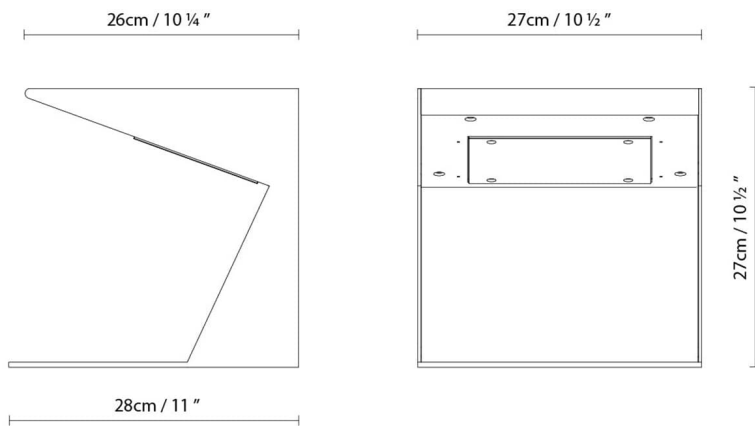

**Light source:**

LED **A+**

LED 2 x 4,5W 1092lm 250mA 3000K
CRI80 230V

Weight :

Net kg.: 13.5

Gross kg: 15.0

Packaging:

N. packages: 1

Volume m3: 0.030

Dimensions cm: 31x31x32.5

NORAY FLUO

**Light source:****Weight :**

Net kg.: 13.5
Gross kg: 15.0

Packaging:

N. packages: 1
Volume m3: 0.030
Dimensions cm: 31x31x32.5

Designer
Technical drawing
Instrucciones de montaje