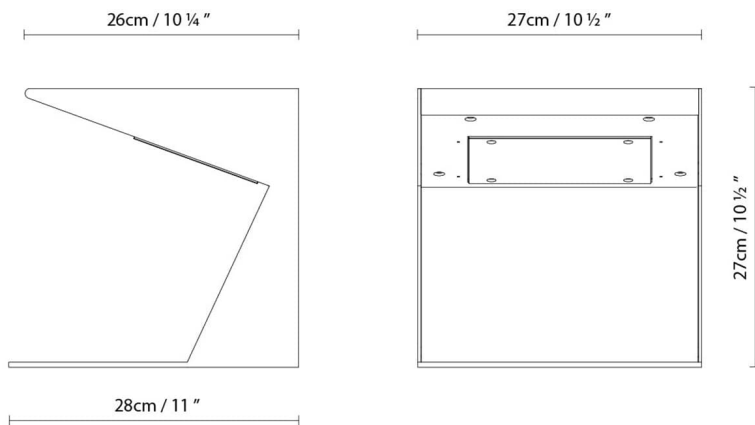

**Description:**

Outdoor beacon lamp made from corten steel or 316L brushed stainless steel. Glass shade.

Materials:

Steel.

Certifications:

IP65

230V

NORAY LED

**Light source:**

LED **A+**

LED 2 x 4,5W 1092lm 250mA 3000K
CRI80 230V

Weight :

Net kg.: 13.5

Gross kg: 15.0

Packaging:

N. packages: 1

Volume m3: 0.030

Dimensions cm: 31x31x32.5

NORAY FLUO

**Light source:****Weight :**

Net kg.: 13.5
Gross kg: 15.0

Packaging:

N. packages: 1
Volume m3: 0.030
Dimensions cm: 31x31x32.5

Designer
Technical drawing
Instrucciones de montaje