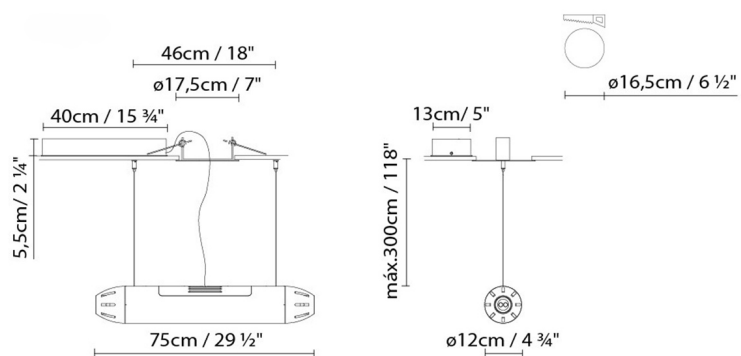

**Description:**

Suspension lamp with a surface-mounted (S) or recessed switch (SR), a 24-metre (12m + 12m) single length of fibre optic cable, and produced in aluminium with a matte grey finish. Opal white fibre optic solid and matte grey rosette. Inquire about other finishes and fibre optic measurements.

Volume m3:

Dimensions cm:

## HLF SR HQI

**Light source:****Weight :**

Net kg.: 13.0  
Gross kg: 15.0

**Packaging:**

N. packages: 1  
Volume m3: 70x70x23  
Dimensions cm: 0.110

Designer  
Technical drawing  
Instrucciones de montaje  
3D