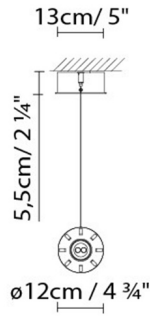

**Description:**

Suspension lamp with a surface-mounted (S) or recessed switch (SR), a 24-metre (12m + 12m) single length of fibre optic cable, and produced in aluminium with a matte grey finish. Opal white fibre optic solid and matte grey rosette. Inquire about other finishes and fibre optic measurements.

**Materials:**

Aluminium and fibre optic.

**Certifications:**

IP20  
230V

HLF S HQI

**Light source:**

**Weight :**

Net kg.: 13.0  
Gross kg: 15.0

**Packaging:**

N. packages: 1  
Volume m3: 0.110  
Dimensions cm: 70x70x23

Volume m3:

Dimensions cm: