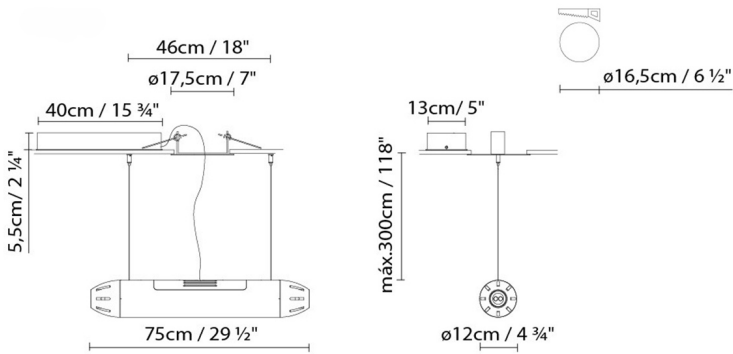

HLF SR LED

Light source:

LED A+ LED 4 x 3W 720lm 12V 6300K CRI75 230V

Weight :

Net kg.:

Gross kg:

Packaging:

N. packages:

Volume m3:

Dimensions cm: