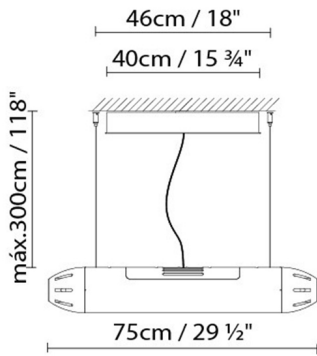

**Description:**

Suspension lamp with a surface-mounted (S) or recessed switch (SR), a 24-metre (12m + 12m) single length of fibre optic cable, and produced in aluminium with a matte grey finish. Opal white fibre optic solid and matte grey rosette. Inquire about other finishes and fibre optic measurements.

**Materials:**

Aluminium and fibre optic.

**Certifications:**

IP20  
230V

HLF S HQI

**Light source:**

**Weight :**

Net kg.: 13.0  
Gross kg: 15.0

**Packaging:**

N. packages: 1  
Volume m3: 0.110  
Dimensions cm: 70x70x23

Volume m3:

Dimensions cm: