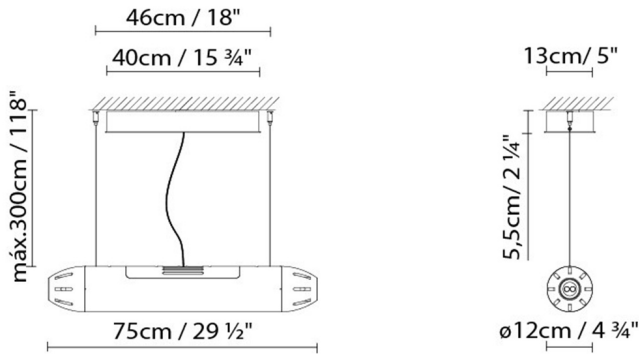

HLF S LED

Light source:

LED A+ LED 4 x 3W 720lm 12V 6300K CRI75 230V

Weight :

Net kg.:

Gross kg:

Packaging:

N. packages:

Volume m3:

Dimensions cm: