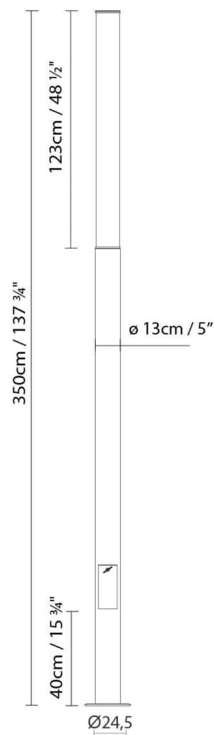

Light source:

LED **A+**

LED 4 x 21W 11760lm 450 mA 3000K
CRI>80 230V

Weight :

Net kg.:

Gross kg:

Packaging:

N. packages:

Volume m3:

Dimensions cm: