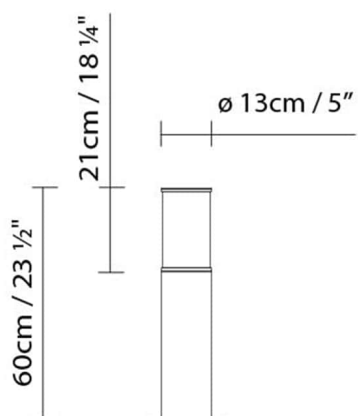

Volume m3:

Dimensions cm:

AX-IS 280 LED

**Light source:**LED 4 x 7,8W 4368lm 450mA 3000K
CRI>80 230V**Weight :**

Net kg.:

Gross kg:

Packaging:

N. packages:

Volume m3:

Dimensions cm:

AX-IS 280 FLUO

**Light source:**

Fluo. 2 x 36W (2G11)

Weight :

Net kg.:

Gross kg:

Packaging:

N. packages: 1

Volume m3:

Dimensions cm:

AX-IS 60 LED

**Light source:**LED 4 x 3,1W 1840lm 350mA
3000K CRI>80 230V**Weight :**

Net kg.:

Gross kg:

Packaging:

N. packages:

Volume m3:

Dimensions cm:

AX-IS 60 FLUO

**Light source:**

A

60 FLUO: Fluo. 2 x 9W (2G7)