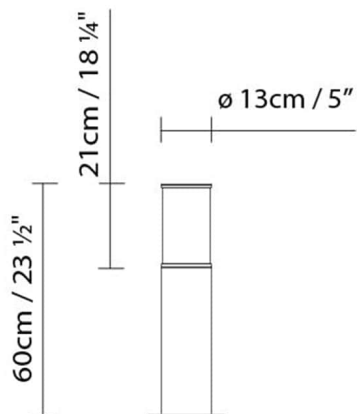

Volume m3:

Dimensions cm:

AX-IS 280 LED

**Light source:**LED 4 x 7,8W 4368lm 450mA 3000K
CRI>80 230V**Weight :**

Net kg.:

Gross kg:

Packaging:

N. packages:

Volume m3:

Dimensions cm:

AX-IS 280 FLUO

**Light source:**

Fluo. 2 x 36W (2G11)

Weight :

Net kg.:

Gross kg:

Packaging:

N. packages: 1

Volume m3:

Dimensions cm:

AX-IS 60 LED

**Light source:**LED 4 x 3,1W 1840lm 350mA
3000K CRI>80 230V**Weight :**

Net kg.:

Gross kg:

Packaging:

N. packages:

Volume m3:

Dimensions cm:

AX-IS 60 FLUO

**Light source:**

A

60 FLUO: Fluo. 2 x 9W (2G7)