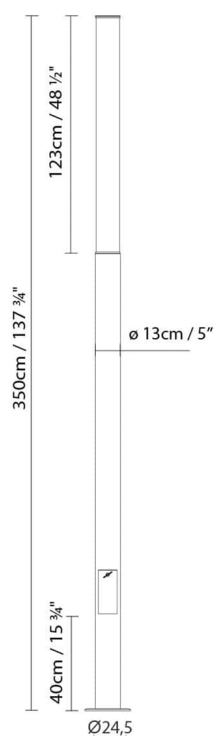

AX-IS 350 FLUO

Light source:

Fluo. 2 x 54W (G5)

Weight :

Net kg.:

Gross kg:

Packaging:

N. packages: 1

Volume m3:

Dimensions cm: