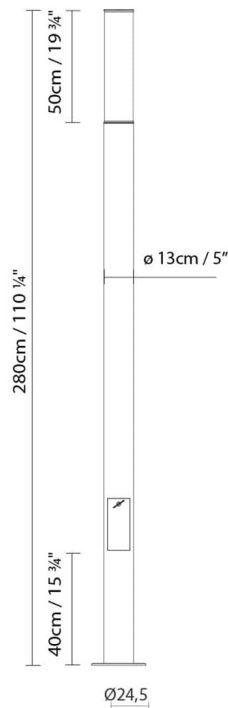

LED 4 x 21W 11760lm 450 mA 3000K
CRI>80 230V

Weight :

Net kg.:

Gross kg:

Packaging:

N. packages:

Volume m3:

Dimensions cm:

Volume m3:

Dimensions cm:

AX-IS 280 LED

**Light source:**LED 4 x 7,8W 4368lm 450mA 3000K
CRI>80 230V**Weight :**

Net kg.:

Gross kg:

Packaging:

N. packages:

Volume m3:

Dimensions cm:

AX-IS 280 FLUO

**Light source:**

Fluo. 2 x 36W (2G11)

Weight :

Net kg.:

Gross kg:

Packaging:

N. packages: 1

Volume m3:

Dimensions cm:

AX-IS 60 LED

**Light source:**LED 4 x 3,1W 1840lm 350mA
3000K CRI>80 230V**Weight :**

Net kg.:

Gross kg: