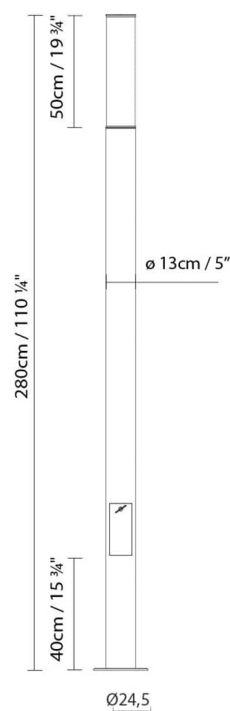

LED 4 x 21W 11760lm 450 mA 3000K
CRI>80 230V

Weight :

Net kg.:

Gross kg:

Packaging:

N. packages:

Volume m3:

Dimensions cm:

Volume m3:

Dimensions cm:

AX-IS 280 LED

**Light source:**LED 4 x 7,8W 4368lm 450mA 3000K
CRI>80 230V**Weight :**

Net kg.:

Gross kg:

Packaging:

N. packages:

Volume m3:

Dimensions cm:

AX-IS 280 FLUO

**Light source:**

Fluo. 2 x 36W (2G11)

Weight :

Net kg.:

Gross kg:

Packaging:

N. packages: 1

Volume m3:

Dimensions cm:

AX-IS 60 LED

**Light source:**LED 4 x 3,1W 1840lm 350mA
3000K CRI>80 230V**Weight :**

Net kg.:

Gross kg: