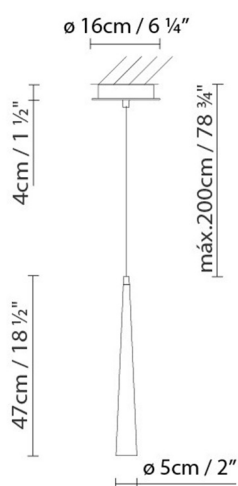

## MICRO S50

**Light source:**

**LED** ▶ LED 8,7W 510lm 700mA 2700K CRI80  
110-230V

**Weight :**

Net kg.: 1.8

Gross kg: 2.2

**Packaging:**

N. packages: 1

Volume m3: 0.015

Dimensions cm: 57.5x17.5x15

Volume m3: 0.022

Dimensions cm: 17x105.5x12

Volume m3: 0.022

Dimensions cm: 17x105.5x12

MICRO

David Abad, 1999

Designer  
Technical drawing  
Instrucciones de montaje  
3D