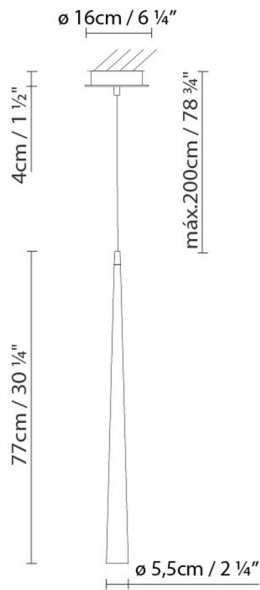

MICRO S75

Light source:

LED ▶ A+ LED 9,5W 690lm 250mA 2700K CRI90
230V

Weight :

Net kg.:

Gross kg:

Packaging:

N. packages: 1

Volume m3: 0.022

Dimensions cm: 17x105.5x12