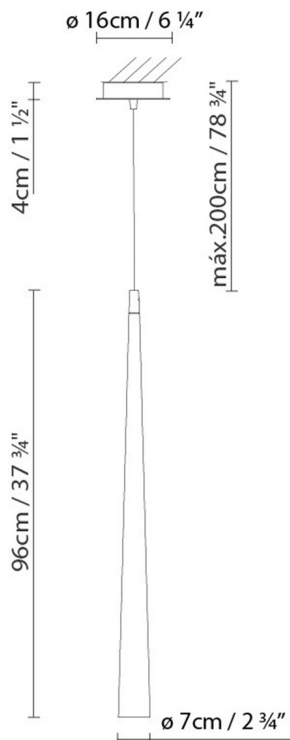

MICRO S OVERSIZE

Light source:

LED ▶ A+ LED 9,5W 690lm 250mA 2700K CRI90
230V

Weight :

Net kg.:

Gross kg:

Packaging:

N. packages: 1

Volume m3: 0.022

Dimensions cm: 17x105.5x12