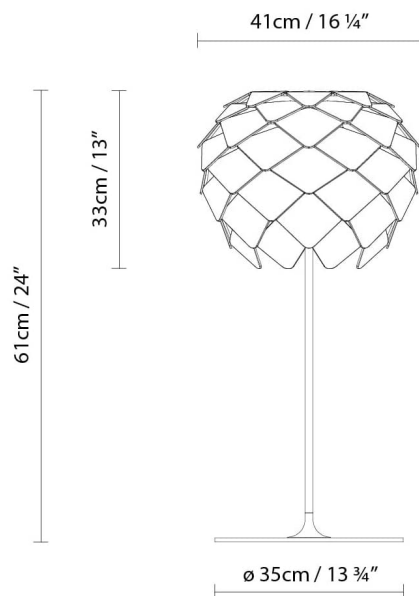

**Description:**

A Scandinavian-inspired table lamp featuring a metallic structure and ABS. Textured matte white finish with textile cable in the same tone.

Materials:

Metal.

Certifications:

IP20

230V

PHI T

**Light source:**

LED A+ LED glob. 3 x 6W (E27)

 A Fluo. glob. 3 x max. 11W (E27)

 A Halo. glob. 3 x max. 30W (E27)

Weight :

Net kg.:

Gross kg:

Packaging:

N. packages: 3

Volume m3: 0.160

Dimensions cm: 17x17x115 /

52x52x48

Collection

Designer
Technical drawing
Instrucciones de montaje
Assembly instructions