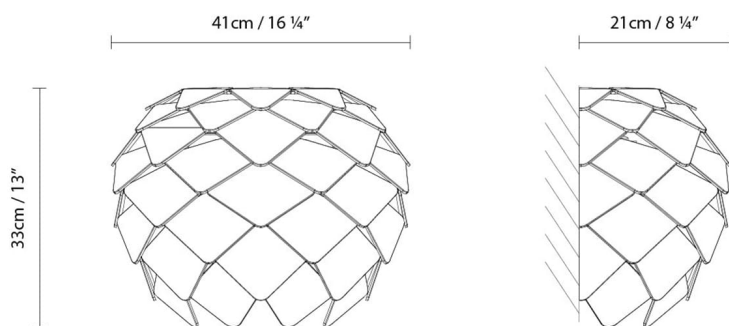

**Description:**

A Scandinavian-inspired wall lamp featuring a metallic structure and ABS. Textured matte white finish.

**Materials:**

Metal.

**Certifications:**

IP20

230V

## PHI W

**Light source:**

**LED** ▶ A+ LED glob. 16W (E27)

 ▶ A Fluo. glob. max. 23W (E27)

 ▶ D Halo. ECO max. 100W (E27)

**Weight :**

Net kg.:

Gross kg:

**Packaging:**

N. packages: 1

Volume m3: 0.065

Dimensions cm: 48x47.5x28.5