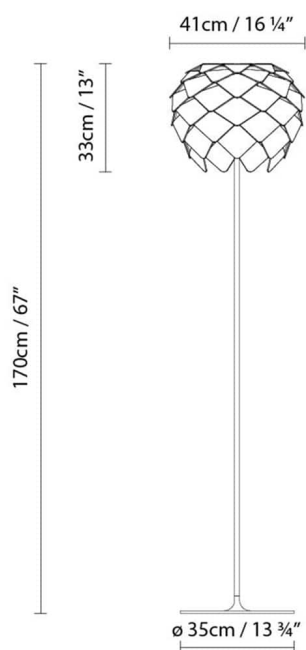

Light source:

LED ▶ A+ LED glob. 3 x 9W (E27) DIM

▶ A Fluo. glob. 3 x max. 11W (E27) DIM

▶ D Halo. glob. 3 x max. 46W (E27)

Weight :

Net kg.:

Gross kg:

Packaging:

N. packages: 3

Volume m3: 0.181

Dimensions cm: 17x17x175 +

52x52x48