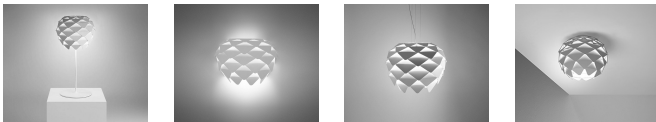

Collection

Designer
Technical drawing
Instrucciones de montaje
Assembly instructions