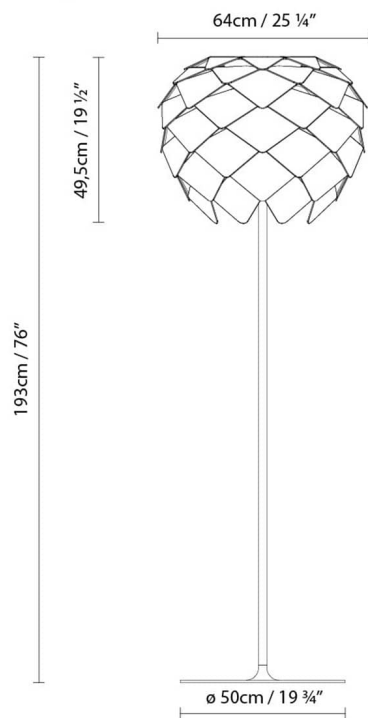

**Description:**

A Scandinavian-inspired floor lamp with a metallic structure and ABS. Textured white finish with textile cable in the same tone. Available in two sizes (height). Dimmer.

Materials:

Metal.

Weight :

Net kg.:

Gross kg:

Packaging:

N. packages: 3

Volume m3: 0.181

Dimensions cm: 17x17x175 +

52x52x48

PHI F60

**Light source:**

LED ▶ LED glob. 3 x 9W (E27) DIM

 ▶ Fluo. glob. 3 x max. 23W (E27) DIM

 ▶ Halo. glob. 3 x max. 70W (E27)

Weight :

Net kg.:

Gross kg.:

Packaging:

N. packages: 3

Volume m3: 0.170

Dimensions cm: 70x70x35

Collection

Designer
Technical drawing
Instrucciones de montaje
Assembly instructions