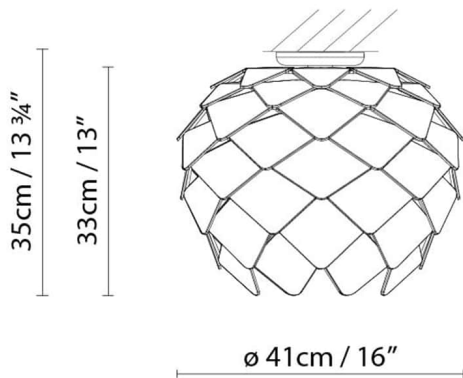

**Description:**

A Scandinavian-inspired ceiling lamp with a metallic structure and ABS. Textured matte white finish.

Materials:

Metal.

Certifications:

IP20

230V

PHI C

**Light source:**

LED **A+** LED glob. 9W (E27)

 **A** Fluo. glob. max. 23W (E27)

 **D** Halo. ECO max. 70W (E27)

Weight :

Net kg.:

Gross kg:

Packaging:

N. packages: 1

Volume m3: 0.130

Dimensions cm: 52x52x48

Collection

Designer
Technical drawing
Instrucciones de montaje