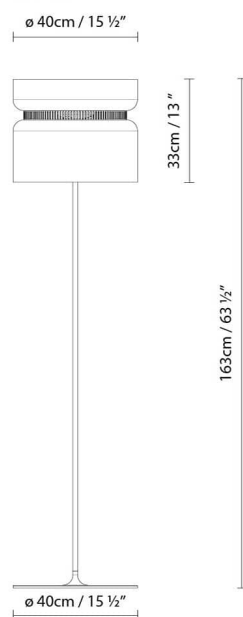

ASPEN F17

**Light source:**

LED  LED 10W (E27) DIM

  Fluo. max. 23W (E27) DIM

  Halo. ECO max. 70W (E27)

Weight :

Net kg.: 8

Gross kg: 10.5

Packaging:

N. packages: 2

Volume m3: 0.101 + 0.009

Dimensions cm: 202x24x21

+34x31

ASPEN F40

**Light source:**

LED **A+** LED 3 x 10W (E27) DIM

A Fluo. 3 x max. 23W (E27) DIM

D Halo. ECO 3 x max. 70W (E27)

Weight :

Net kg.: 18

Gross kg: 20.2

Packaging:

N. packages: 3

Volume m3: 0.132 + 0.161 + 0.03

Dimensions cm: 52x52x48 + 17x17x175 + 65x35x15

Collection

Designer
Technical drawing
3D
Assembly instructions
Instrucciones de montaje