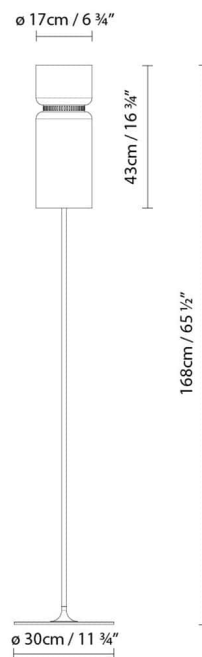

ASPEN F17

**Light source:**

LED  LED 10W (E27) DIM

  Fluo. max. 23W (E27) DIM

  Halo. ECO max. 70W (E27)

Weight :

Net kg.: 8

Gross kg: 10.5

Packaging:

N. packages: 2

Volume m3: 0.101 + 0.009

Dimensions cm: 202x24x21

+34x31

ASPEN F40

**Light source:**

LED **A+** LED 3 x 10W (E27) DIM

A Fluo. 3 x max. 23W (E27) DIM

D Halo. ECO 3 x max. 70W (E27)

Weight :

Net kg.: 18

Gross kg: 20.2

Packaging:

N. packages: 3

Volume m3: 0.132 + 0.161 + 0.03

Dimensions cm: 52x52x48 + 17x17x175 + 65x35x15

Collection

Designer
Technical drawing
3D
Assembly instructions
Instrucciones de montaje