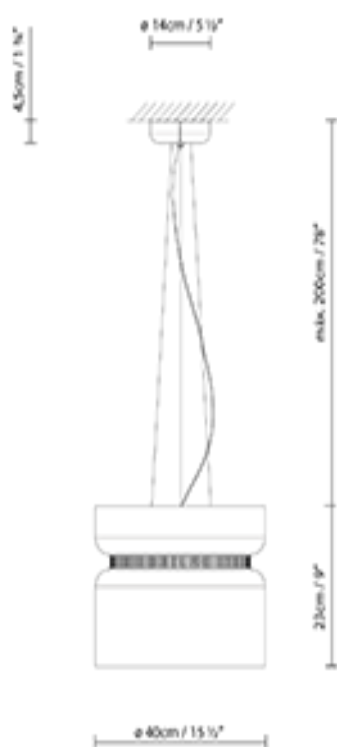

**Description:**

Suspension lamp with a dual aluminium shade. Available in several matte lacquer finishes, which can be combined freely: grey, snow, lemon, mango, clear turquoise, and aqua, and now featuring new finishes like merlot, rose, sea, river and limestone. Centre ring in black finish. Black cable. Direct and diffused light. The Aspen S40 LED includes a dimable equipment.

ASPEN S40 LED

**Light source:**

**LED**  LED 29,9W 4245lm 700mA 2700K CRI85  
DIM 110-230V

**Weight :**

Net kg.: 5.2

Gross kg.: 6.15

**Packaging:**

N. packages: 1

Volume m3: 0.132

Dimensions cm: 52x52x48

## ASPEN S40 HALO

**Light source:****Weight :**

Net kg.: 5.2  
Gross kg: 6.25

**Packaging:**

N. packages: 1  
Volume m3: 0.132  
Dimensions cm: 52x52x48