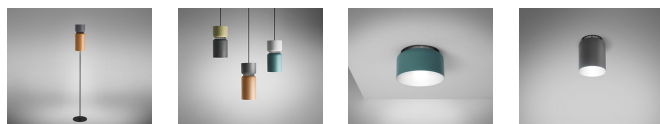

Collection

Designer
Technical drawing
3D
Fotometría
Instrucciones de montaje