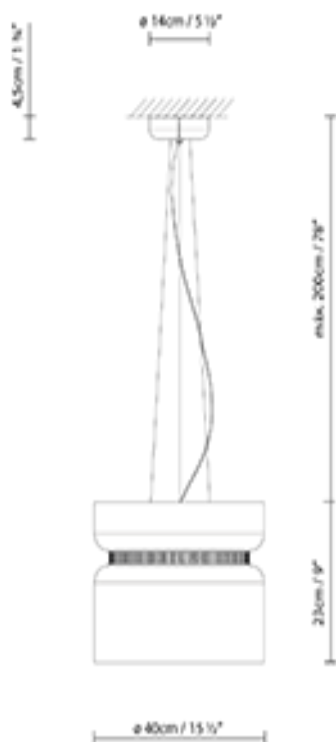

**Description:**

Suspension lamp with a dual aluminium shade. Available in several matte lacquer finishes, which can be combined freely: grey, snow, lemon, mango, clear turquoise, and aqua, and now featuring new finishes like merlot, rose, sea, river and limestone. Centre ring in black finish. Black cable. Direct and diffused light. The Aspen S40 LED includes a dimable equipment.

ASPEN S40 LED

**Light source:**

**LED**  LED 29,9W 4245lm 700mA 2700K CRI85  
DIM 110-230V

**Weight :**

Net kg.: 5.2

Gross kg.: 6.15

**Packaging:**

N. packages: 1

Volume m3: 0.132

Dimensions cm: 52x52x48

## ASPEN S40 HALO

**Light source:****Weight :**

Net kg.: 5.2  
Gross kg: 6.25

**Packaging:**

N. packages: 1  
Volume m3: 0.132  
Dimensions cm: 52x52x48