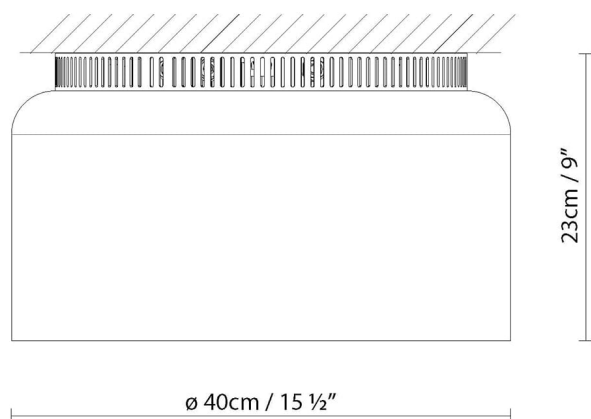

ASPEN C40 LED

**Light source:**

**LED**  LED 19,5W 2350lm 700mA 3000K CRI>80  
DIM 230V

**Weight :**

Net kg.: 4.9  
Gross kg: 5.5

**Packaging:**

N. packages: 1  
Volume m3: 0.132  
Dimensions cm: 52x52x48

## ASPEN C40 HALO

**Light source:**

Halo. ECO max. 130W (R7s)

**Weight :**

Net kg.: 4.9

Gross kg: 5.5

**Packaging:**

N. packages: 1

Volume m3: 0.132

Dimensions cm: 52x52x48