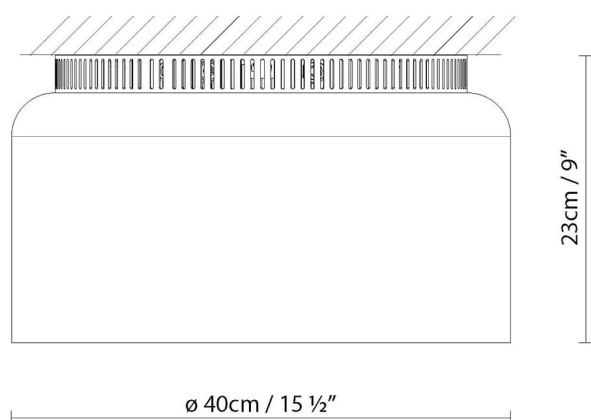

ASPEN C40 LED

**Light source:**

**LED**  LED 19,5W 2350lm 700mA 3000K CRI>80  
DIM 230V

**Weight :**

Net kg.: 4.9  
Gross kg: 5.5

**Packaging:**

N. packages: 1  
Volume m3: 0.132  
Dimensions cm: 52x52x48

## ASPEN C40 HALO

**Light source:**

Halo. ECO max. 130W (R7s)

**Weight :**

Net kg.: 4.9

Gross kg: 5.5

**Packaging:**

N. packages: 1

Volume m3: 0.132

Dimensions cm: 52x52x48