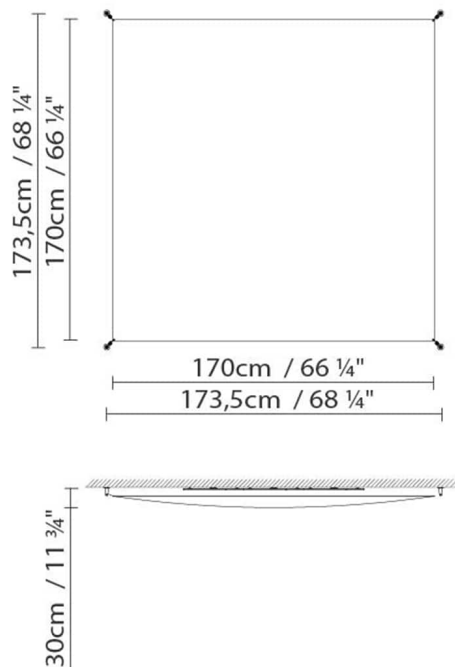

Light source:

Fluo. 6 x 36W (G13)

Weight :

Net kg.: 13.0

Gross kg: 14.4

Packaging:

N. packages: 2

Volume m3: 0.077

Dimensions cm: 127x35x16 +

177x6x6