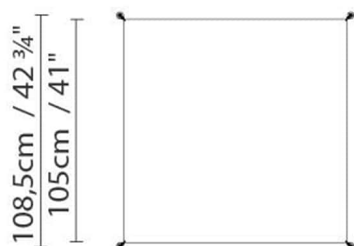

VEROCA 1 (2G11)

**Light source:****Weight :**

Net kg.: 13.0

Gross kg: 14.4

Packaging:

N. packages: 2

Volume m3: 0.077

Dimensions cm: 127x35x16 +
177x6x6

VEROCA 1 (G5)

**Light source:****Weight :**

Net kg.: 13.0

Gross kg: 14.4

Packaging:

N. packages: 2

Volume m3: 0.077

Dimensions cm: 127x35x16 /
177x6x6

VEROCA 2 (G13)

**Light source:****Weight :**

Net kg.: 5.0

Gross kg: 6.8

Packaging:

N. packages: 2

Volume m3: 0.034

Dimensions cm: 65x35x13 /
111x6x6

VEROCA 2 (2G11)

**Light source:****Weight :**

Net kg.: 5.0

Gross kg: 6.8

Packaging:

N. packages: 2

Volume m3: 0.034

Dimensions cm: 65x35x13 +
111x6x6