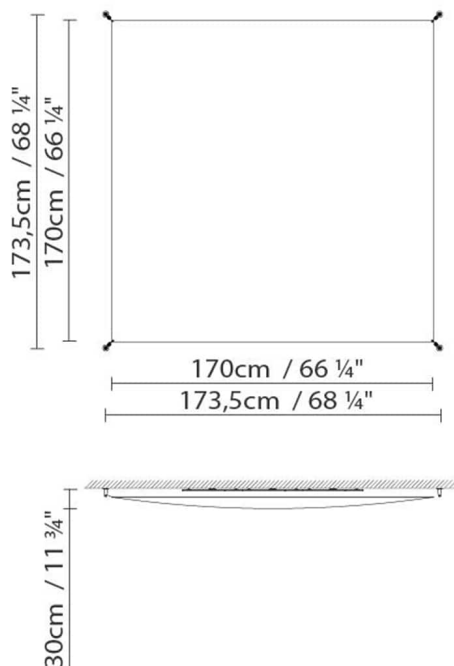

VEROCA 1 (2G11)

**Light source:****Weight :**

Net kg.: 13.0

Gross kg: 14.4

Packaging:

N. packages: 2

Volume m3: 0.077

Dimensions cm: 127x35x16 +
177x6x6

VEROCA 1 (G5)

**Light source:****Weight :**

Net kg.: 13.0

Gross kg: 14.4

Packaging:

N. packages: 2

Volume m3: 0.077

Dimensions cm: 127x35x16 /
177x6x6

VEROCA 2 (G13)

**Light source:****Weight :**

Net kg.: 5.0

Gross kg: 6.8

Packaging:

N. packages: 2

Volume m3: 0.034

Dimensions cm: 65x35x13 /
111x6x6

VEROCA 4 (G13)

**Light source:****Weight :**

Net kg.: 3.0
Gross kg: 4.3

Packaging:

N. packages: 2
Volume m3: 0.034
Dimensions cm: 65x35x13 /
111x6x6

VEROCA 4 (G5)

60cm / 23 1/2"
63,5cm / 25"

**Light source:**