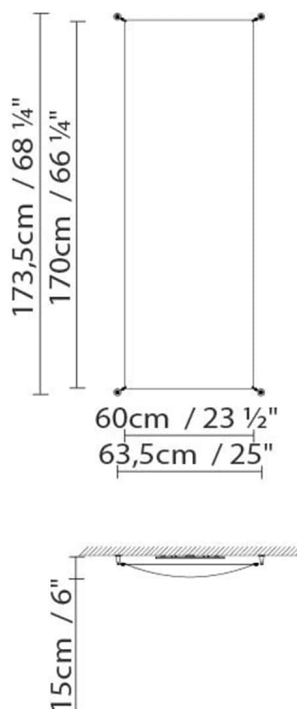

VEROCA 2 (2G11)

**Light source:****Weight :**

Net kg.: 5.0

Gross kg: 6.8

Packaging:

N. packages: 2

Volume m3: 0.034

Dimensions cm: 65x35x13 +
111x6x6

VEROCA 2 (G5)

**Light source:****Weight :**

Net kg.: 5.0
Gross kg: 6.8

Packaging:

N. packages: 2
Volume m3: 0.034
Dimensions cm: 65x35x13 +
111x6x6

VEROCA 3 (G13)

**Light source:****Weight :**

Net kg.: 6.0
Gross kg: 7.0

Packaging:

N. packages: 2
Volume m3: 0.077
Dimensions cm: 127x35x16 /
177x6x6

VEROCA 3 (G5)

**Light source:****Weight :**

Net kg.: 6.0
Gross kg: 7.0

Packaging:

N. packages: 2
Volume m3: 0.077
Dimensions cm: 127x35x16 +
177x6x6

VEROCA 4 (G13)

**Light source:****Weight :**

Net kg.: 3.0
Gross kg: 4.3

Packaging:

N. packages: 2
Volume m3: 0.034
Dimensions cm: 65x35x13 /
111x6x6

VEROCA 4 (G5)

60cm / 23 1/2"
63,5cm / 25"

**Light source:**