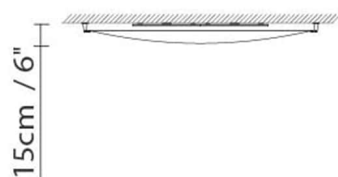

VEROCA 1 (2G11)

**Light source:****Weight :**

Net kg.: 13.0

Gross kg: 14.4

Packaging:

N. packages: 2

Volume m3: 0.077

Dimensions cm: 127x35x16 +
177x6x6

VEROCA 1 (G5)

**Light source:****Weight :**

Net kg.: 13.0

Gross kg: 14.4

Packaging:

N. packages: 2

Volume m3: 0.077

Dimensions cm: 127x35x16 /
177x6x6

VEROCA 2 (G13)

**Light source:****Weight :**

Net kg.: 5.0

Gross kg: 6.8

Packaging:

N. packages: 2

Volume m3: 0.034

Dimensions cm: 65x35x13 /
111x6x6

VEROCA 2 (2G11)

**Light source:****Weight :**

Net kg.: 5.0

Gross kg: 6.8

Packaging:

N. packages: 2

Volume m3: 0.034

Dimensions cm: 65x35x13 +
111x6x6