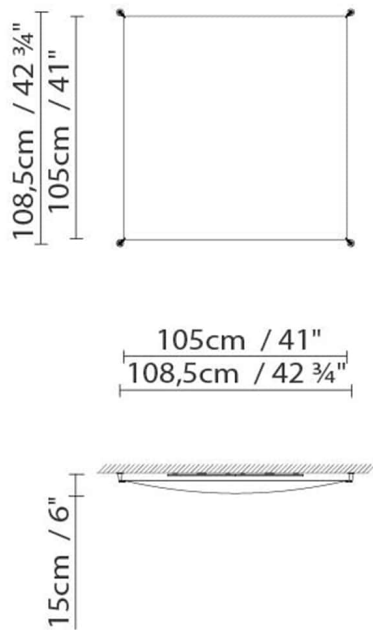

VEROCA 2 (G13)

**Light source:****Weight :**

Net kg.: 5.0

Gross kg: 6.8

Packaging:

N. packages: 2

Volume m3: 0.034

Dimensions cm: 65x35x13 /
111x6x6

VEROCA 2 (2G11)

**Light source:****Weight :**

Net kg.: 5.0

Gross kg: 6.8

Packaging:

N. packages: 2

Volume m3: 0.034

Dimensions cm: 65x35x13 +
111x6x6

VEROCA 2 (G5)

**Light source:****Weight :**

Net kg.: 5.0
Gross kg: 6.8

Packaging:

N. packages: 2
Volume m3: 0.034
Dimensions cm: 65x35x13 +
111x6x6

VEROCA 3 (G13)

**Light source:****Weight :**

Net kg.: 6.0
Gross kg: 7.0

Packaging:

N. packages: 2
Volume m3: 0.077
Dimensions cm: 127x35x16 /
177x6x6

VEROCA 3 (G5)

**Light source:****Weight :**

Net kg.: 6.0
Gross kg: 7.0

Packaging:

N. packages: 2
Volume m3: 0.077
Dimensions cm: 127x35x16 +
177x6x6