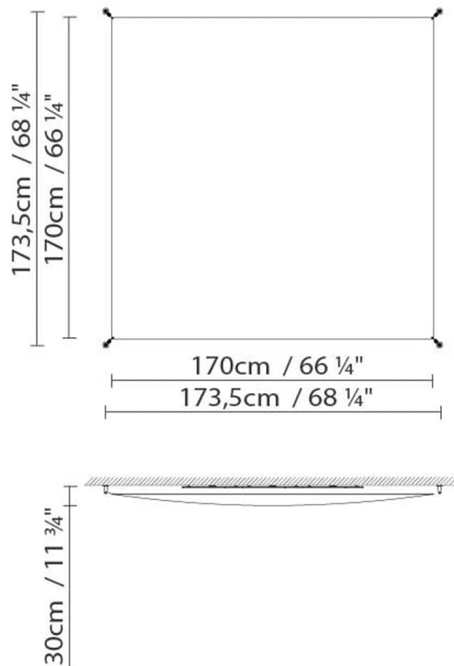

Weight :

Net kg.: 13.0

Gross kg: 14.4

Packaging:

N. packages: 2

Volume m3: 0.077

Dimensions cm: 127x35x16 +

177x6x6

VEROCA 1 (2G11)

**Light source:****Weight :**

Net kg.: 13.0

Gross kg: 14.4

Packaging:

N. packages: 2

Volume m3: 0.077

Dimensions cm: 127x35x16 +
177x6x6

VEROCA 1 (G5)

**Light source:****Weight :**

Net kg.: 13.0

Gross kg: 14.4

Packaging:

N. packages: 2

Volume m3: 0.077

Dimensions cm: 127x35x16 /
177x6x6

VEROCA 2 (G13)

**Light source:****Weight :**

Net kg.: 5.0

Gross kg: 6.8

Packaging:

N. packages: 2

Volume m3: 0.034

Dimensions cm: 65x35x13 /
111x6x6