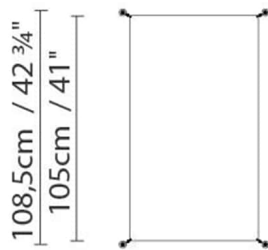

VEROCA 2 (G5)

**Light source:****Weight :**

Net kg.: 5.0
Gross kg: 6.8

Packaging:

N. packages: 2
Volume m3: 0.034
Dimensions cm: 65x35x13 +
111x6x6

VEROCA 3 (G13)

**Light source:****Weight :**

Net kg.: 6.0
Gross kg: 7.0

Packaging:

N. packages: 2
Volume m3: 0.077
Dimensions cm: 127x35x16 /
177x6x6

VEROCA 3 (G5)

**Light source:****Weight :**

Net kg.: 6.0
Gross kg: 7.0

Packaging:

N. packages: 2
Volume m3: 0.077
Dimensions cm: 127x35x16 +
177x6x6

VEROCA 4 (G13)

**Light source:****Weight :**

Net kg.: 3.0
Gross kg: 4.3

Packaging:

N. packages: 2
Volume m3: 0.034
Dimensions cm: 65x35x13 /
111x6x6

VEROCA 4 (G5)

60cm / 23 1/2"
63,5cm / 25"

**Light source:**

Fluo. 2 x 14/24W (G5)

Weight :

Net kg.: 3.0

Gross kg: 4.3

Packaging:

N. packages: 2

Volume m3: 0.034

Dimensions cm: 65x35x13 +
111x6x6