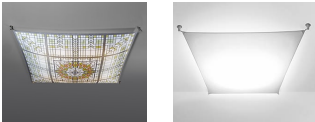

Collection

Designer
Technical drawing
Fotometría
Instrucciones de montaje