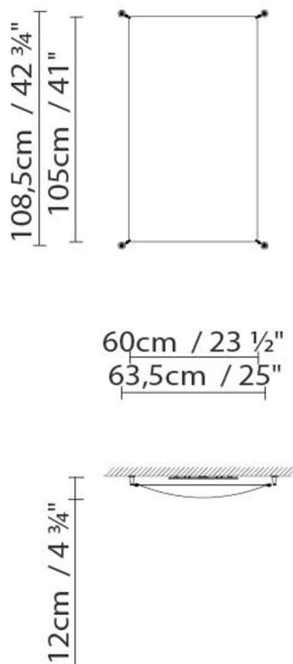

VEROCA 2 (G5)

**Light source:****Weight :**

Net kg.: 5.0
Gross kg: 6.8

Packaging:

N. packages: 2
Volume m3: 0.034
Dimensions cm: 65x35x13 +
111x6x6

VEROCA 3 (G13)

**Light source:****Weight :**

Net kg.: 6.0
Gross kg: 7.0

Packaging:

N. packages: 2
Volume m3: 0.077
Dimensions cm: 127x35x16 /
177x6x6

VEROCA 3 (G5)

**Light source:****Weight :**

Net kg.: 6.0
Gross kg: 7.0

Packaging:

N. packages: 2
Volume m3: 0.077
Dimensions cm: 127x35x16 +
177x6x6

VEROCA 4 (G13)

**Light source:****Weight :**

Net kg.: 3.0
Gross kg: 4.3

Packaging:

N. packages: 2
Volume m3: 0.034
Dimensions cm: 65x35x13 /
111x6x6

VEROCA 4 (G5)

60cm / 23 1/2"
63,5cm / 25"

**Light source:**

Fluo. 2 x 14/24W (G5)

Weight :

Net kg.: 3.0

Gross kg: 4.3

Packaging:

N. packages: 2

Volume m3: 0.034

Dimensions cm: 65x35x13 +
111x6x6