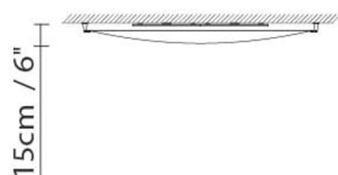

VEROCA 1 (2G11)

**Light source:****Weight :**

Net kg.: 13.0

Gross kg: 14.4

Packaging:

N. packages: 2

Volume m3: 0.077

Dimensions cm: 127x35x16 +
177x6x6

VEROCA 1 (G5)

**Light source:****Weight :**

Net kg.: 13.0

Gross kg: 14.4

Packaging:

N. packages: 2

Volume m3: 0.077

Dimensions cm: 127x35x16 /
177x6x6

VEROCA 2 (G13)

**Light source:****Weight :**

Net kg.: 5.0

Gross kg: 6.8

Packaging:

N. packages: 2

Volume m3: 0.034

Dimensions cm: 65x35x13 /
111x6x6

VEROCA 2 (2G11)

**Light source:****Weight :**

Net kg.: 5.0

Gross kg: 6.8

Packaging:

N. packages: 2

Volume m3: 0.034

Dimensions cm: 65x35x13 +
111x6x6