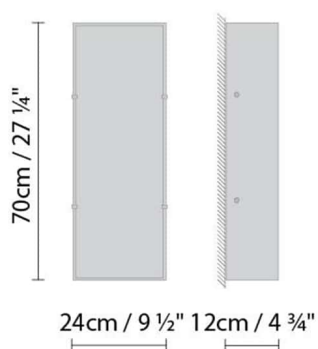

**Light source:****Weight :**

Net kg.: 1.4
Gross kg: 2.0

Packaging:

N. packages: 1
Volume m3: 0.018
Dimensions cm: 425x195x225

DOLCE W2 FLUO

**Light source:**

Fluo. 2 x 18W (2G11)

Weight :

Net kg.: 1.4

Gross kg: 2,0

Packaging:

N. packages: 1

Volume m3: 0,018

Dimensions cm: 425x195x225

DOLCE W3 LED

**Light source:**LED 3 x 10,5W 5010lm 450mA 3000K
CRI>80 230V**Weight :**

Net kg.: 3.0

Gross kg: 3.8

Packaging:

N. packages: 1

Volume m3: 0.032

Dimensions cm: 72x34.5x12.5

DOLCE W3 FLUO

**Light source:**

Fluo. 3 x 18W (G13)

Weight :

Net kg.: 3.0

Gross kg: 3.8

Packaging:

N. packages: 1

Volume m3: 0.032

Dimensions cm: 72x34.5x12.5