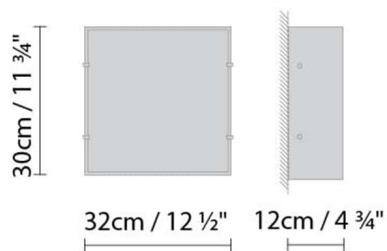

Volume m3: 0.027

Dimensions cm: 66x34x12

DOLCE W1 FLUO

**Light source:****Weight :**

Net kg.: 1.4
Gross kg: 3.0

Packaging:

N. packages: 1
Volume m3: 0.027
Dimensions cm: 66x34x12

DOLCE W2 LED

**Light source:****Weight :**

Net kg.: 1.4
Gross kg: 2.0

Packaging:

N. packages: 1
Volume m3: 0.018
Dimensions cm: 425x195x225

DOLCE W2 FLUO

**Light source:**

Fluo. 2 x 18W (2G11)

Weight :

Net kg.: 1.4

Gross kg: 2,0

Packaging:

N. packages: 1

Volume m3: 0,018

Dimensions cm: 425x195x225

DOLCE W3 LED

**Light source:**LED 3 x 10,5W 5010lm 450mA 3000K
CRI>80 230V**Weight :**

Net kg.: 3.0

Gross kg: 3.8

Packaging:

N. packages: 1

Volume m3: 0.032

Dimensions cm: 72x34.5x12.5

DOLCE W3 FLUO

**Light source:**