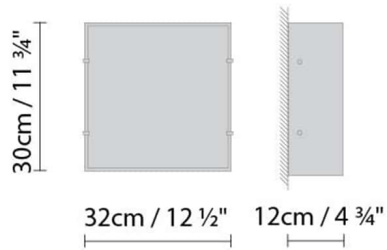

Volume m3: 0.027

Dimensions cm: 66x34x12

DOLCE W1 FLUO

**Light source:****Weight :**

Net kg.: 1.4
Gross kg: 3.0

Packaging:

N. packages: 1
Volume m3: 0.027
Dimensions cm: 66x34x12

DOLCE W2 LED

**Light source:****Weight :**

Net kg.: 1.4
Gross kg: 2.0

Packaging:

N. packages: 1
Volume m3: 0.018
Dimensions cm: 425x195x225

DOLCE W2 FLUO

**Light source:**

Fluo. 2 x 18W (2G11)

Weight :

Net kg.: 1.4

Gross kg: 2,0

Packaging:

N. packages: 1

Volume m3: 0,018

Dimensions cm: 425x195x225

DOLCE W3 LED

**Light source:**LED 3 x 10,5W 5010lm 450mA 3000K
CRI>80 230V**Weight :**

Net kg.: 3.0

Gross kg: 3.8

Packaging:

N. packages: 1

Volume m3: 0.032

Dimensions cm: 72x34.5x12.5

DOLCE W3 FLUO

**Light source:**