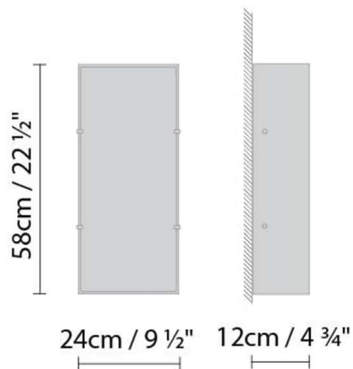

**Light source:**

LED ▶ A+

LED 15,7W 2510lm 450mA 3000K CRI>80
230V

Weight :

Net kg.: 1.4

Gross kg: 3.0

Packaging:

N. packages: 1

Volume m3: 0.027

Dimensions cm: 66x34x12

DOLCE W1 FLUO

**Light source:****Weight :**

Net kg.: 1.4
Gross kg: 3.0

Packaging:

N. packages: 1
Volume m3: 0.027
Dimensions cm: 66x34x12

DOLCE W2 LED

**Light source:****Weight :**

Net kg.: 1.4
Gross kg: 2.0

Packaging:

N. packages: 1
Volume m3: 0.018
Dimensions cm: 425x195x225

DOLCE W2 FLUO

**Light source:**

Fluo. 2 x 18W (2G11)

Weight :

Net kg.: 1.4

Gross kg: 2,0

Packaging:

N. packages: 1

Volume m3: 0,018

Dimensions cm: 425x195x225

DOLCE W3 LED

**Light source:**LED 3 x 10,5W 5010lm 450mA 3000K
CRI>80 230V**Weight :**