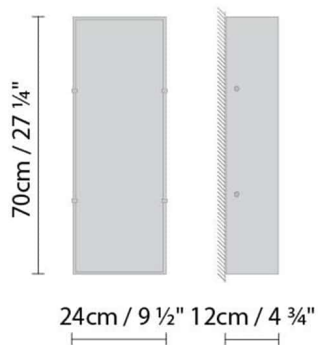

Volume m3: 0.027

Dimensions cm: 66x34x12

DOLCE W1 FLUO

**Light source:****Weight :**

Net kg.: 1.4
Gross kg: 3.0

Packaging:

N. packages: 1
Volume m3: 0.027
Dimensions cm: 66x34x12

DOLCE W2 LED

**Light source:****Weight :**

Net kg.: 1.4
Gross kg: 2.0

Packaging:

N. packages: 1
Volume m3: 0.018
Dimensions cm: 425x195x225

DOLCE W2 FLUO

**Light source:**

Fluo. 2 x 18W (2G11)

Weight :

Net kg.: 1.4

Gross kg: 2,0

Packaging:

N. packages: 1

Volume m3: 0,018

Dimensions cm: 425x195x225

DOLCE W3 LED

**Light source:**LED 3 x 10,5W 5010lm 450mA 3000K
CRI>80 230V**Weight :**

Net kg.: 3.0

Gross kg: 3.8

Packaging:

N. packages: 1

Volume m3: 0.032

Dimensions cm: 72x34.5x12.5

DOLCE W3 FLUO

**Light source:**