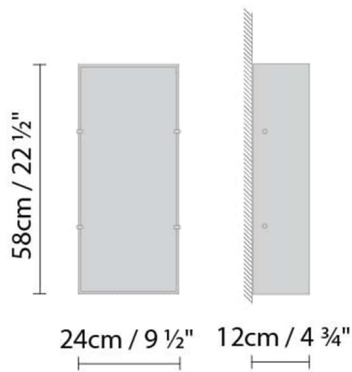

Light source:

LED ▶ A+

LED 15,7W 2510lm 450mA 3000K CRI>80
230V

Weight :

Net kg.: 1.4

Gross kg: 3.0

Packaging:

N. packages: 1

Volume m3: 0.027

Dimensions cm: 66x34x12