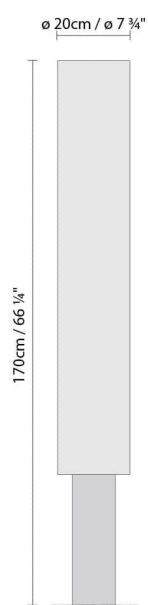

**Description:**

Floor lamp with natural white fabric diffuser and metal base finished in matte aluminium.

Materials:

Metal and textile.

Certifications:

IP20

230V

KELE 2 LED

**Light source:**

LED **A+**

LED 2 x 16W 5360lm 3000K CRI>80
230V

Weight :

Net kg.:

Gross kg:

Packaging:

N. packages: 2

Volume m3:

Dimensions cm:

KELE 2 FLUO

**Light source:**

A

FLUO: Fluo. 2 x 36W (G13)

Weight :

Net kg.:

Gross kg:

Packaging:

N. packages: 2

Volume m3:

Dimensions cm:

Designer
Technical drawing
Instrucciones de montaje