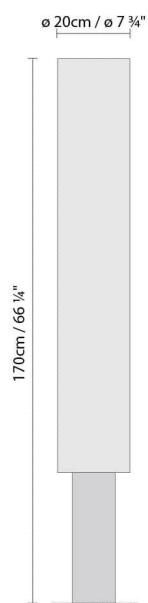

**Description:**

Floor lamp with natural white fabric diffuser and metal base finished in matte aluminium.

Materials:

Metal and textile.

Certifications:

IP20

230V

KELE 2 LED

**Light source:**

LED **A+**

LED 2 x 16W 5360lm 3000K CRI>80
230V

Weight :

Net kg.:

Gross kg:

Packaging:

N. packages: 2

Volume m3:

Dimensions cm:

KELE 2 FLUO

**Light source:**

A

FLUO: Fluo. 2 x 36W (G13)

Weight :

Net kg.:

Gross kg:

Packaging:

N. packages: 2

Volume m3:

Dimensions cm:

Designer
Technical drawing
Instrucciones de montaje