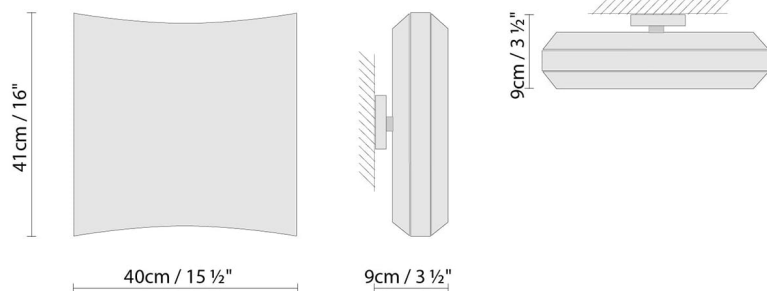

**Description:**

Fluorescent or LED wall or ceiling lamp. Textile diffuser in natural white colour. Easy to combine in many special ways.

Materials:

Textile.

Certifications:

IP20

230V

DOLCETTA C/W LED

**Light source:**

LED A+ LED 15W 1975lm 350mA 3000K CRI>80

Weight :

Net kg.: 1.1

Gross kg: 2.5

Packaging:

N. packages: 1

Volume m3: 0.047

Dimensions cm: 51.5x51.5x18

Designer
Technical drawing
Instrucciones de montaje