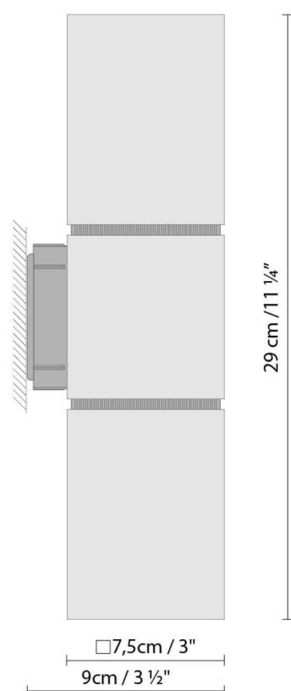

VOLCANO W DOUBLE 12V

Light source:

B Halo. dicroica 2 x 35W (GU 5,3) 12V *Transf. included

Weight :

Net kg.: 1.1

Gross kg: 1.5

Packaging:

N. packages: 1

Volume m3: 0.005

Dimensions cm: 37x12x12.5