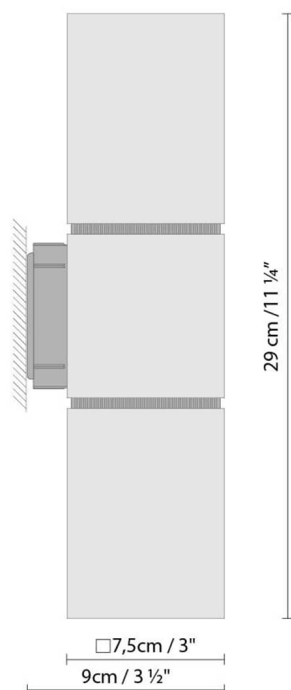

N. packages: 1

Volume m3:

Dimensions cm:

## VOLCANO W DOUBLE 12V

**Light source:**

**B** Halo. dicroica 2 x 35W (GU 5,3) 12V \*Transf. included

**Weight :**

Net kg.: 1.1

Gross kg: 1.5

**Packaging:**

N. packages: 1

Volume m3: 0.005

Dimensions cm: 37x12x12.5

## VOLCANO W DOUBLE 230V

**Light source:****LED** **A+** LED 2 x 5W (GU10) 230V **D** Halo. microica 2 x 50W (GU10) 230V**Weight :**

Net kg.:

Gross kg: 1.5

**Packaging:**

N. packages: 1

Volume m3: 0.005

Dimensions cm: 37x12x12.5