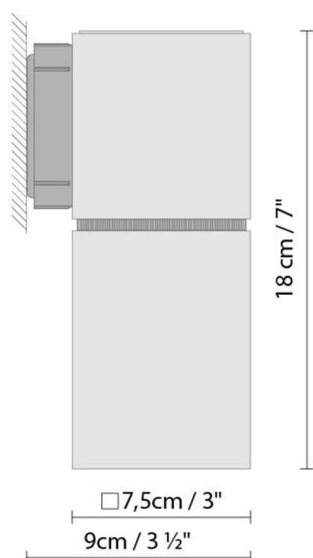

## VOLCANO W SINGLE 12V

**Light source:**

B

Halo. dicroica 35W (GU 5,3) 12V  
\*Transf. included

**Weight :**

Net kg.:

Gross kg: 0.7

**Packaging:**

N. packages: 1

Volume m3:

Dimensions cm:

Volume m3: 0.005

Dimensions cm: 37x12x12.5

## VOLCANO W DOUBLE 230V

**Light source:****LED** **A+** LED 2 x 5W (GU10) 230V **D** Halo. microica 2 x 50W (GU10) 230V**Weight :**

Net kg.:

Gross kg: 1.5

**Packaging:**

N. packages: 1

Volume m3: 0.005

Dimensions cm: 37x12x12.5