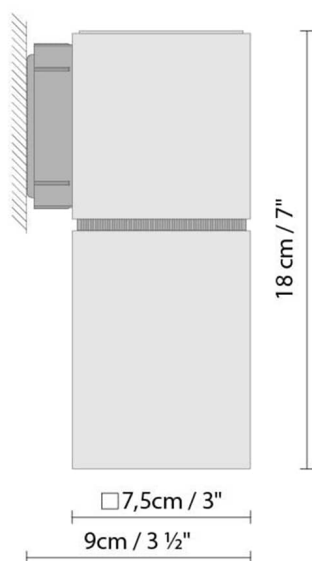

VOLCANO W SINGLE 230V

Light source:

LED **A+** LED 5W (GU10) 230V

D ;Halo. dicroica 50W (GU10) 230V

Weight :

Net kg.:

Gross kg:

Packaging:

N. packages: 1

Volume m3:

Dimensions cm: