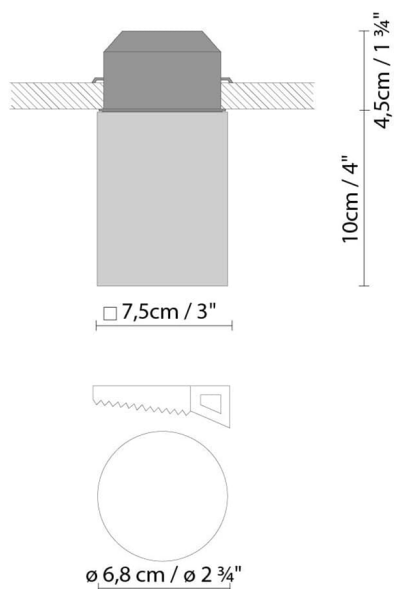

Weight :

Net kg.: 0.6

Gross kg: 0.9

Packaging:

N. packages: 1

Volume m3: 0.003

Dimensions cm: 12.5X12.5X20

VOLCANO C SURFACE 230V

Volume m3: 0.003

Dimensions cm: 12.5X12.5X20

VOLCANO C SEMI-RECESSED 12V

Light source:

 **B** Halo. microica 35W (GU 5,3) 12V *Transf. included

Weight :

Net kg.: 0.6

Gross kg: 0.9

Packaging:

N. packages: 1

Volume m3: 0.003

Dimensions cm: 12.5x12.5x20

VOLCANO C SEMI-RECESSED 230V

**Light source:**

LED  LED 5W (GU10) 230V

 **D** Halo. microica 50W (GU10) 230V

Weight :

Net kg.: 0.6

Gross kg: 0.9

Packaging:

N. packages: 1

Volume m3: 0.003

Dimensions cm: 12.5x12.5x20

Collection