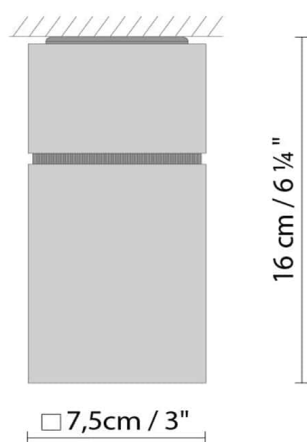

Weight :

Net kg.: 0.6

Gross kg: 0.9

Packaging:

N. packages: 1

Volume m3: 0.003

Dimensions cm: 12.5X12.5X20

VOLCANO C SURFACE 230V

Volume m3: 0.003

Dimensions cm: 12.5X12.5X20

VOLCANO C SEMI-RECESSED 12V

Light source:

 **B** Halo. microica 35W (GU 5,3) 12V *Transf. included

Weight :

Net kg.: 0.6

Gross kg: 0.9

Packaging:

N. packages: 1

Volume m3: 0.003

Dimensions cm: 12.5x12.5x20

VOLCANO C SEMI-RECESSED 230V

**Light source:**

LED  LED 5W (GU10) 230V

 **D** Halo. microica 50W (GU10) 230V

Weight :

Net kg.: 0.6

Gross kg: 0.9

Packaging:

N. packages: 1

Volume m3: 0.003

Dimensions cm: 12.5x12.5x20

Collection