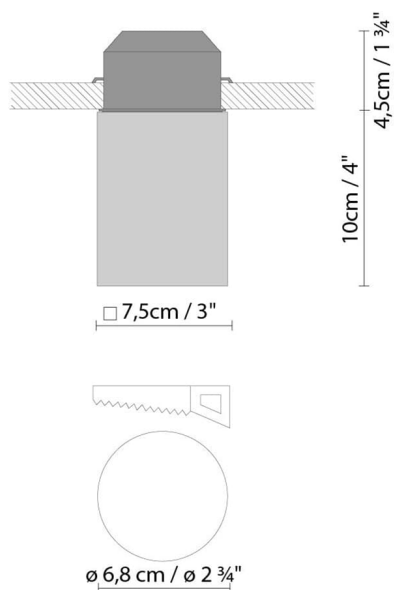

Weight :

Net kg.: 0.6

Gross kg: 0.9

Packaging:

N. packages: 1

Volume m3: 0.003

Dimensions cm: 12.5X12.5X20

VOLCANO C SURFACE 230V

Volume m3: 0.003

Dimensions cm: 12.5X12.5X20

VOLCANO C SEMI-RECESSED 12V

Light source:

 **B** Halo. microica 35W (GU 5,3) 12V *Transf. included

Weight :

Net kg.: 0.6

Gross kg: 0.9

Packaging:

N. packages: 1

Volume m3: 0.003

Dimensions cm: 12.5x12.5x20

VOLCANO C SEMI-RECESSED 230V

**Light source:**

LED  LED 5W (GU10) 230V

 **D** Halo. microica 50W (GU10) 230V

Weight :

Net kg.: 0.6

Gross kg: 0.9

Packaging:

N. packages: 1

Volume m3: 0.003

Dimensions cm: 12.5x12.5x20

Collection