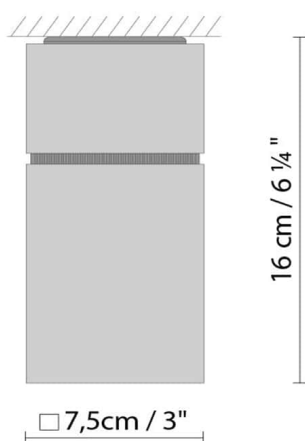

VOLCANO C SURFACE 12V

Light source:

B

Halo. dicroica 35W (GU 5,3) 12V
*Transf. included

Weight :

Net kg.: 0.6

Gross kg: 0.9

Packaging:

N. packages: 1

Volume m3: 0.003

Dimensions cm: 12.5X12.5X20