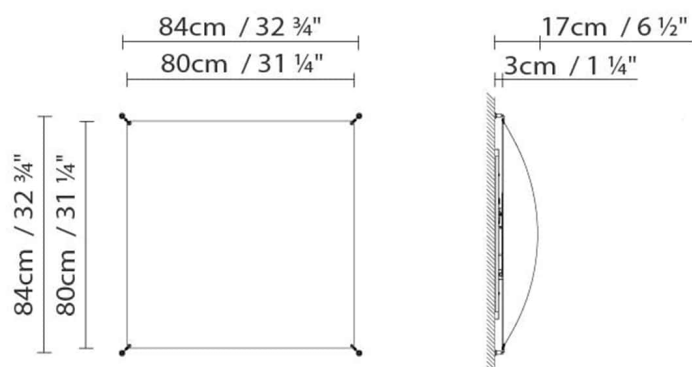

VEROCA WALL 80x80 FLUO

Light source:

A

Fluo. circ. 55W (2Gx13)

Weight :

Net kg.: 4.5

Gross kg: 9.0

Packaging:

N. packages: 1

Volume m3: 0.085

Dimensions cm: 84x84x17