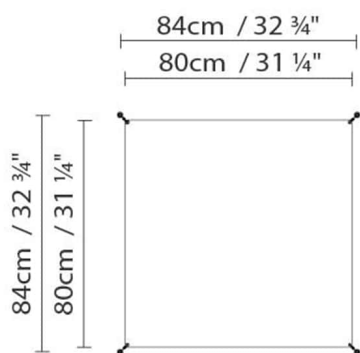

## VEROCA WALL 80x80 LED

**Light source:**

LED **A+**

LED 15W + LED 29W 5700lm 1050mA  
3000K CRI>80 DIM 110-230V

**Weight :**

Net kg.: 4.5

Gross kg: 9.0

**Packaging:**

N. packages: 1

Volume m3: 0.085

Dimensions cm: 84x84x17

Volume m3: 0.050

Dimensions cm: 46x46x26

Designer  
Technical drawing  
Fotometría  
Instrucciones de montaje