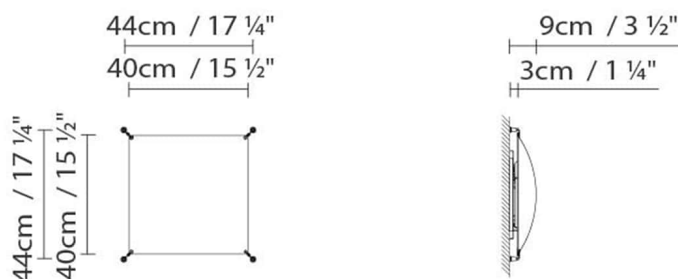

VEROCA WALL 40x40 LED

Light source:

LED

A+

LED 19,5W 2350lm 700mA 3000K CRI>80
DIM 230V

Weight :

Net kg.: 1.5

Gross kg: 3.2

Packaging:

N. packages: 1

Volume m3: 0.050

Dimensions cm: 46x46x26