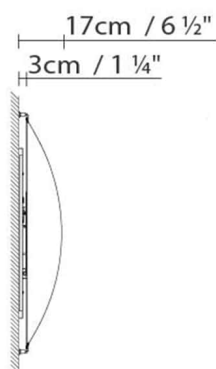

## VEROCA WALL 80x80 LED

**Light source:**

LED **A+**

LED 15W + LED 29W 5700lm 1050mA  
3000K CRI>80 DIM 110-230V

**Weight :**

Net kg.: 4.5

Gross kg: 9.0

**Packaging:**

N. packages: 1

Volume m3: 0.085

Dimensions cm: 84x84x17

## VEROCA WALL 80x80 FLUO

**Light source:**

A

Fluo. circ. 55W (2Gx13)

**Weight :**

Net kg.: 4.5

Gross kg: 9.0

**Packaging:**

Volume m3: 0.050

Dimensions cm: 46x46x26

Designer  
Technical drawing  
Fotometría  
Instrucciones de montaje