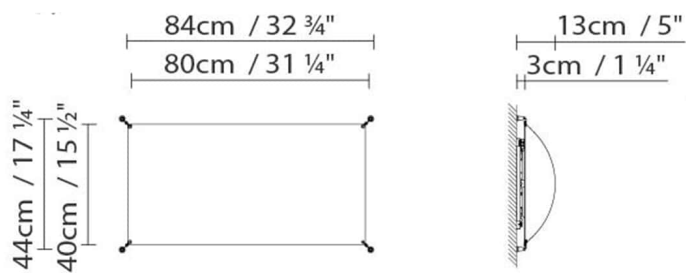

VEROCA WALL 80x40 LED

Light source:

LED

A+

LED 3 x 10,5W 5010lm 450mA 3000K
CRI>80 DIM 230V

Weight :

Net kg.: 4.9

Gross kg: 7.2

Packaging:

N. packages: 1

Volume m3: 0.050

Dimensions cm: 84x44x13