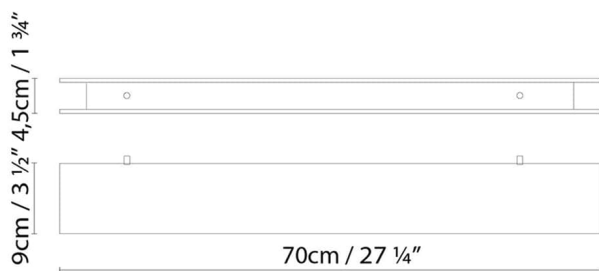

Weight :

Net kg.:

Gross kg: 3.7

Packaging:

N. packages: 1

Volume m3: 0.014

Dimensions cm: 74x14x14

MARC C70 FLUO

**Light source:**

Fluo. 14/24W (G5)

Weight :

Net kg.:

Gross kg: 3.7

Packaging:

N. packages: 1

Volume m3: 0.014

Dimensions cm: 74x14x14

MARC C130 LED

**Light source:**

LED 21W 3340lm 450mA 3000K 230V

Weight :

Net kg.:

Gross kg:

Packaging:

N. packages:

Volume m3:

Dimensions cm:

MARC C130 FLUO

**Light source:**

Fluo. 28/54W (G5)

Weight :

Net kg.: