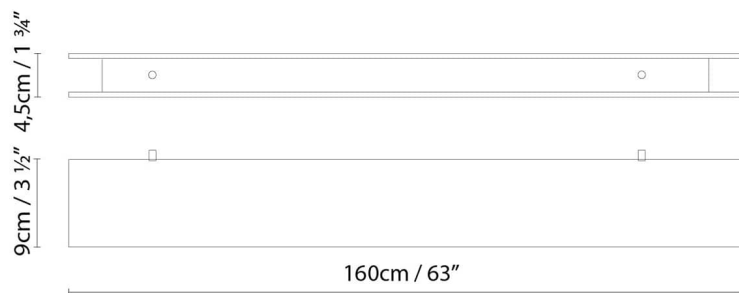

Dimensions cm: 74x14x14

MARC C130 LED

**Light source:**

LED 21W 3340lm 450mA 3000K 230V

Weight :

Net kg.:

Gross kg:

Packaging:

Gross kg:

Packaging:

N. packages: 1

Volume m3:

Dimensions cm:

MARC C160 LED

**Light source:**

LED 26,2W 4180lm 450mA 3000K 230V