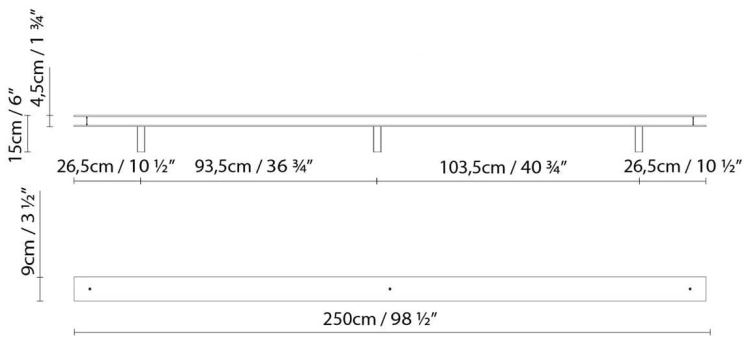

MARC ARM250 (1L) LED

**Light source:**LED 44,6W 7100lm 450mA
3000K CRI>80 230V**Weight :**

Net kg.: 10.8

Gross kg: 12.0

Packaging:

N. packages: 1

Volume m3: 0.038

Dimensions cm: 258X14X10.5

N. packages: 1

Volume m3: 0.038

Dimensions cm: 258x14x10.5

MARC ARM250 (2L) LED

**Light source:**

LED

A+

LED 2 x 44,6W 14200lm 450mA
3000K CRI>80 230V**Weight :**

Net kg.:

Gross kg:

Packaging:

N. packages:

Volume m3:

Dimensions cm:

MARC ARM250 (2L) FLUO

**Light source:**

Fluo. 4 x 28/54W (G5)

Weight :

Net kg.:

Gross kg:

Packaging:

N. packages:

Volume m3:

Dimensions cm: