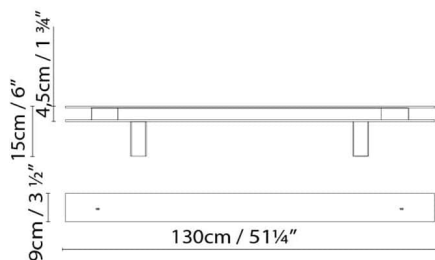

N. packages:

Volume m3:

Dimensions cm:

MARC ARM130 (2L) LED

**Light source:**

LED

A+

LED 2 x 21W 6680lm 450mA
3000K CRI>80 230V**Weight :**

Fluo. 2 x 28/54W (G5)

Weight :

Net kg.:

Gross kg:

Packaging:

N. packages:

Volume m3:

Dimensions cm:

MARC ARM250 (1L) LED

**Light source:**LED 44,6W 7100lm 450mA
3000K CRI>80 230V**Weight :**

Net kg.: 10.8

Gross kg: 12.0

Packaging:

N. packages: 1

Volume m3: 0.038

Dimensions cm: 258X14X10.5

N. packages: 1

Volume m3: 0.038

Dimensions cm: 258x14x10.5

MARC ARM250 (2L) LED

**Light source:**

LED

A+

LED 2 x 44,6W 14200lm 450mA
3000K CRI>80 230V**Weight :**