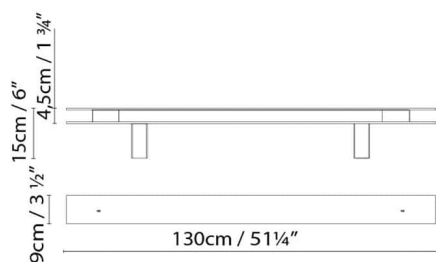

N. packages:

Volume m3:

Dimensions cm:

MARC ARM130 (2L) LED

**Light source:**

LED

A+

LED 2 x 21W 6680lm 450mA
3000K CRI>80 230V**Weight :**

Net kg.:

Gross kg:

Packaging:

N. packages: 1

Volume m3:

Dimensions cm:

MARC ARM130 (2L) FLUO

**Light source:**

Fluo. 2 x 28/54W (G5)

Weight :

Net kg.:

Gross kg:

Packaging:

N. packages:

Volume m3:

Dimensions cm:

MARC ARM250 (1L) LED

**Light source:**LED 44,6W 7100lm 450mA
3000K CRI>80 230V**Weight :**

Net kg.: 10.8

Gross kg: 12.0

Packaging:

N. packages: 1

Volume m3: 0.038

Dimensions cm: 258X14X10.5