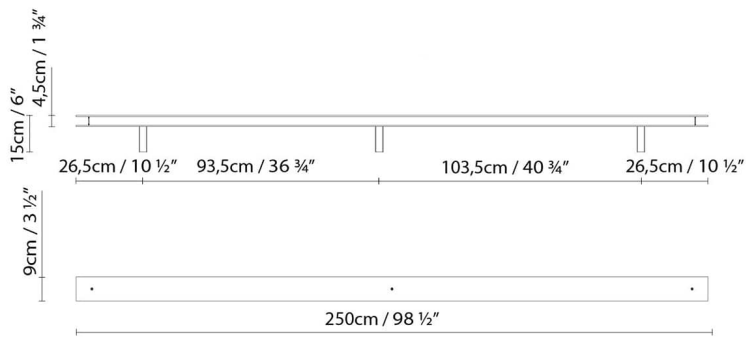

MARC ARM250 (1L) FLUO

Light source:

A+

Fluo. 2 x 28/54W (G5)

Weight :

Net kg.: 10.8

Gross kg: 12.0

Packaging:

N. packages: 1

Volume m3: 0.038

Dimensions cm: 258x14x10.5