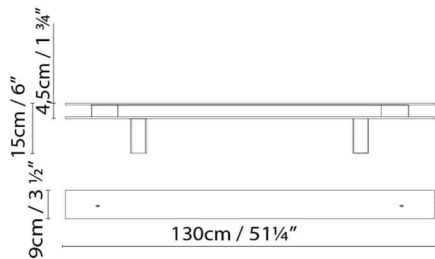

MARC ARM130 (1L) FLUO

Light source:

A+

Fluo. 28/54W (G5)

Weight :

Net kg.:

Gross kg:

Packaging:

N. packages:

Volume m3:

Dimensions cm: