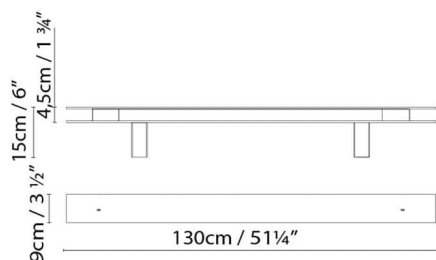

Light source:

LED ▶ A+

LED 21W 3340lm 450mA 3000K CRI>80
230V

Weight :

Net kg.:

Gross kg:

Packaging:

N. packages: 1

Volume m3:

Dimensions cm: