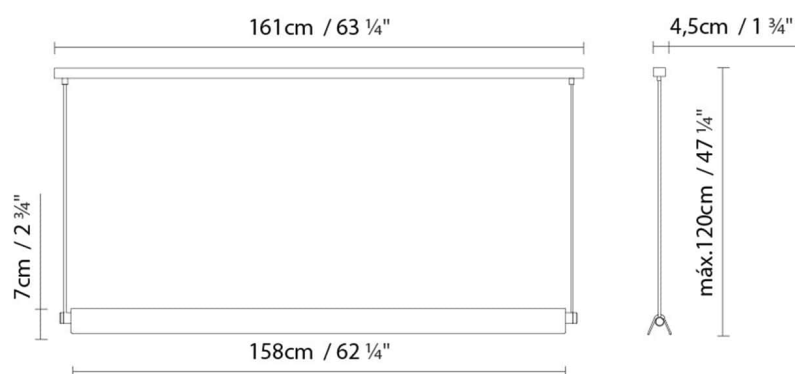

**Description:**

Suspension lamp made of aluminium, with transparent protective glass and available in satin anodised silver or matte white. Combinable with various accessories: a reflector with shiny aluminium slats, a satin anodized aluminium reflective casing, texturised matte white reflective casing, or a reflective casing laminated in oak with a matte white interior. The Roof S130 also offers as an accessory a methacrylate reflective casing and diffuser, finishes in smoked, or in opal white or transparent red. All these accessories are supplied only by request. Roof S emits direct and diffused light. A dimmer version is optional.

## ROOF S130

**Light source:**

A+

Fluo. 28/54W (G5)

**Weight :**

Net kg.: 2.5  
Gross kg: 3.1

**Packaging:**

N. packages: 1  
Volume m3: 0.017  
Dimensions cm: 16x10x153

## ROOF S160

**Light source:**

Fluo. 35/49W (G5)

**Weight :**

Net kg.: 3.0

Gross kg: 3.7

**Packaging:**

N. packages: 1

Volume m3: 0.021

Dimensions cm: 10x12x178