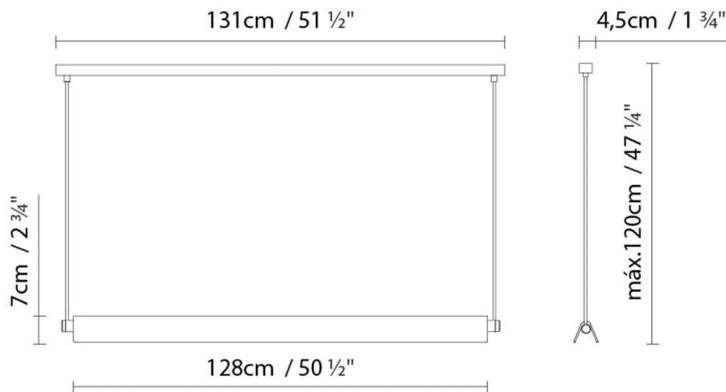

**Description:**

Suspension lamp made of aluminium, with transparent protective glass and available in satin anodised silver or matte white. Combinable with various accessories: a reflector with shiny aluminium slats, a satin anodized aluminium reflective casing, texturised matte white reflective casing, or a reflective casing laminated in oak with a matte white interior. The Roof S130 also offers as an accessory a methacrylate reflective casing and diffuser, finishes in smoked, or in opal white or transparent red. All these accessories are supplied only by request. Roof S emits direct and diffused light. A dimmer version is optional.

## ROOF S130

**Light source:**

A+

Fluo. 28/54W (G5)

**Weight :**

Net kg.: 2.5  
Gross kg: 3.1

**Packaging:**

N. packages: 1  
Volume m3: 0.017  
Dimensions cm: 16x10x153

## ROOF S160

**Light source:**

Fluo. 35/49W (G5)

**Weight :**

Net kg.: 3.0

Gross kg: 3.7

**Packaging:**

N. packages: 1

Volume m3: 0.021

Dimensions cm: 10x12x178