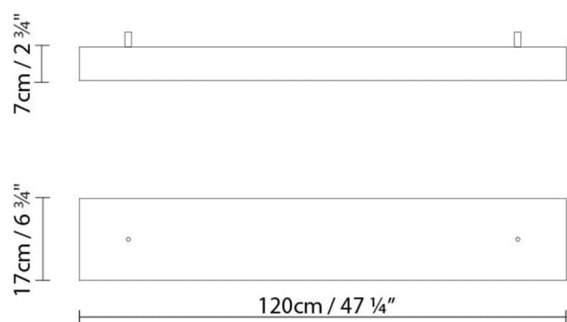

Net kg.: 3.6

Gross kg: 5.2

Packaging:

N. packages: 1

Volume m3: 0.078

Dimensions cm: 129x29.5x17.5

BOX C120

**Light source:**

A+

C120: Fluo. 2 x 28/54W (G5)

A+

C120 DIMMER: Fluo. 2 x 28/54W (G5)
DIM**Weight :**

Net kg.: 3.6

Gross kg: 5.2

Packaging:

N. packages: 1

Volume m3: 0.078

Dimensions cm: 129x29.5x17.5

Collection

Designer
Technical drawing
Instrucciones de montaje
Fotometría