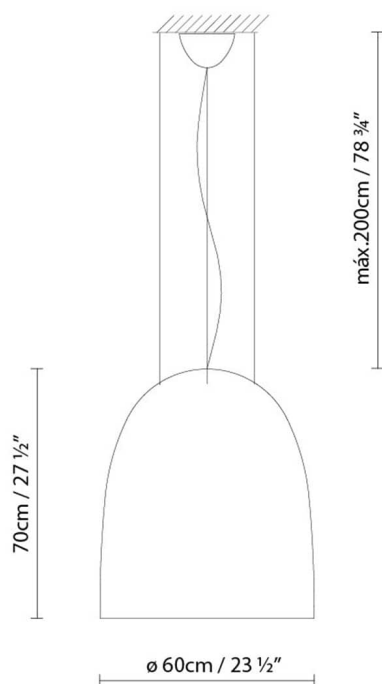

Materials:

Aluminium.

Certifications:

IP20
230V

ORANGE S

**Light source:**

LED ▶ A+ LED PAR30 13W (E27)

 ▶ D Halo. QPAR30 75W (E27)

Weight :

Net kg.: 1.6

Gross kg: 2.5

Packaging:

N. packages: 1

Volume m3: 0.035

Dimensions cm: 32.5x32.5x33.5

ORANGE S OVERSIZE

**Light source:****LED** **A+** LED PAR30 3 x 13W (E27) **D** Halo. QPAR30 3 x 75W (E27)**Weight :**

Net kg.: 13.0

Gross kg: 18.2

Packaging:

N. packages: 1

Volume m3: 0.567

Dimensions cm: 87x87x75

Designer
Instrucciones de montaje
Technical drawing
Fotometría
3D