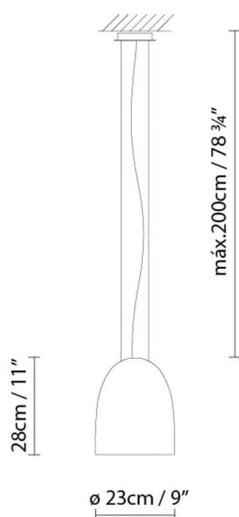

**Description:**

Suspension lamp with an aluminium shade, available in several finishes: The outside of the shade comes in shiny black or shiny white; both are shiny orange on the inside and come with an orange cable. The outside of the shade comes with a textured matte black finish and textured matte silver or textured matte gold on the inside with a black cable. Or textured matte white on the outside with textured matte silver or textured matte gold inside, and a white cable. Direct light. Also available in an oversized version.

Materials:

Aluminium.

Certifications:

IP20
230V

ORANGE S

**Light source:**

LED ▶ A+ LED PAR30 13W (E27)

 ▶ D Halo. QPAR30 75W (E27)

Weight :

Net kg.: 1.6

Gross kg: 2.5

Packaging:

N. packages: 1

Volume m3: 0.035

Dimensions cm: 32.5x32.5x33.5

ORANGE S OVERSIZE

**Light source:****LED** **A+** LED PAR30 3 x 13W (E27) **D** Halo. QPAR30 3 x 75W (E27)**Weight :**

Net kg.: 13.0

Gross kg: 18.2

Packaging:

N. packages: 1

Volume m3: 0.567

Dimensions cm: 87x87x75

Designer
Instrucciones de montaje
Technical drawing
Fotometría
3D